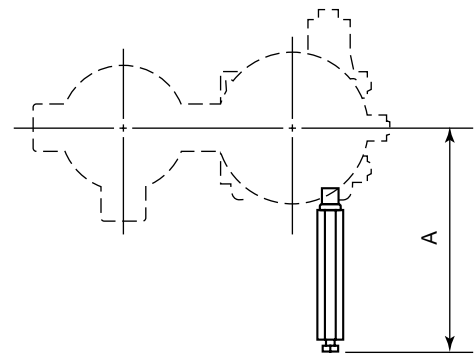

Unit: mm (approx. inch)

- Differential pressure transmitters/Low flow transmitters
EJ110, EJ120, and EJ130/EJ115 and EJ135

- Pressure transmitters
EJ310, EJ430, and EJ440

- Flange mounted differential pressure transmitters
EJ210 and EJ220

Model	Dimensions A	
	Optional code /U	Optional code /U/K□
EJ110, EJ115, EJ120, EJ210, EJ220, EJ310, EJ430, and EJ440	165(6.5)	176(6.93)
EJ130 and EJ135	180(7.09)	191(7.52)

- Long vent plug

- Long vent plug for oil-prohibited use (when combined with Optional code K1 or K2)