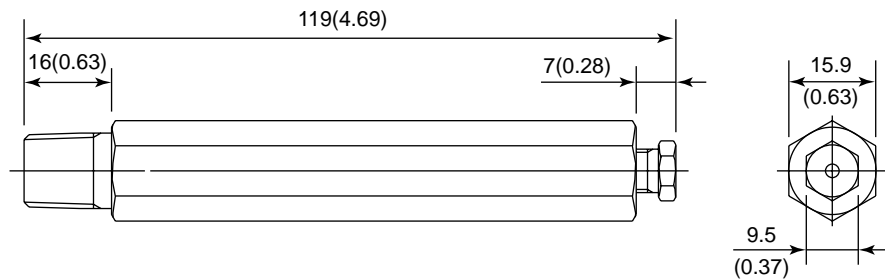

Unit: mm (approx. inch)

- Differential pressure transmitters/Low flow transmitters
EJ110, EJ120, and EJ130/EJ115 and EJ135

- Pressure transmitters
EJ310, EJ430, and EJ440

- Flange mounted differential pressure transmitters
EJ210 and EJ220

Model	Dimensions A	
	Optional code /U	Optional code /U/K□
EJ110, EJ115, EJ120, EJ210, EJ220, EJ310, EJ430, and EJ440	165(6.5)	176(6.93)
EJ130 and EJ135	180(7.09)	191(7.52)

- Long vent plug

- Long vent plug for oil-prohibited use (when combined with Optional code K1 or K2)