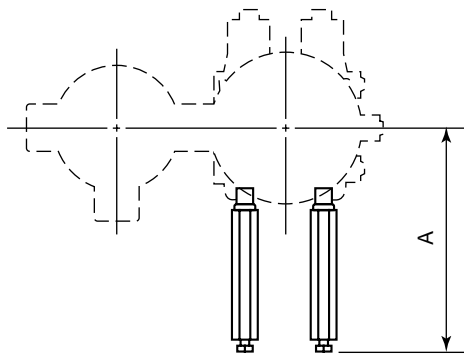

Unit: mm (approx. inch)

- Differential pressure transmitters/Low flow transmitters
EJ110, EJ120, and EJ130/EJ115 and EJ135

- Pressure transmitters
EJ310, EJ430, and EJ440

- Flange mounted differential pressure transmitters
EJ210 and EJ220

Model	Dimensions A	
	Optional code /U	Optional code /U/K□
EJ110, EJ115, EJ120, EJ210, EJ220, EJ310, EJ430, and EJ440	165(6.5)	176(6.93)
EJ130 and EJ135	180(7.09)	191(7.52)

- Long vent plug

- Long vent plug for oil-prohibited use (when combined with Optional code K1 or K2)