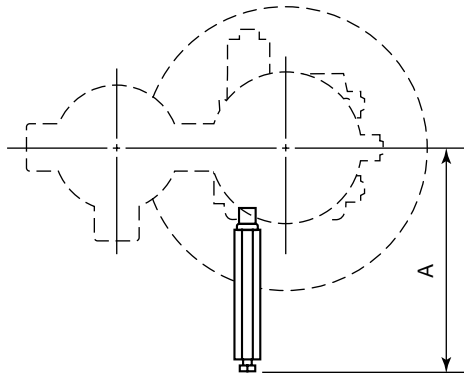

Unit: mm (approx. inch)

- Differential pressure transmitters/Low flow transmitters
EJ110, EJ120, and EJ130/EJ115 and EJ135

- Pressure transmitters
EJ310, EJ430, and EJ440

- Flange mounted differential pressure transmitters
EJ210 and EJ220

Model	Dimensions A	
	Optional code /U	Optional code /U/K□
EJ110, EJ115, EJ120, EJ210, EJ220, EJ310, EJ430, and EJ440	165(6.5)	176(6.93)
EJ130 and EJ135	180(7.09)	191(7.52)

- Long vent plug

- Long vent plug for oil-prohibited use (when combined with Optional code K1 or K2)