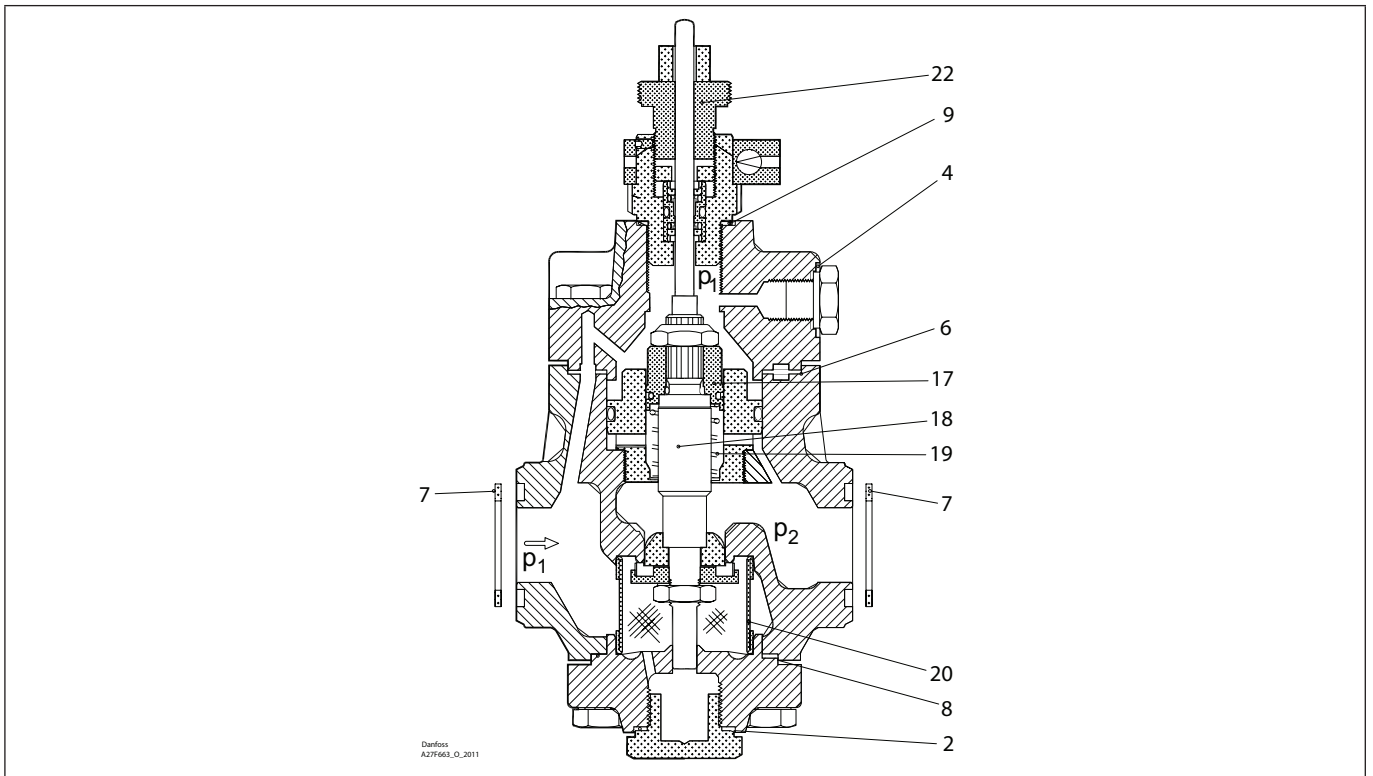

Installation guide – Spare parts and accessories

Overhaul kit | Code number 027F0583
MRV, size 40

<p>1*</p> <p> = Alu.</p> <p> = Fibre</p> <p>$\varnothing 26 \text{ mm}$ $\varnothing 1.02''$</p> <p>Total no. = 1</p>	<p>2</p> <p> = Alu.</p> <p> = Fibre</p> <p>$\varnothing 33 \text{ mm}$ $\varnothing 1.28''$</p> <p>Total no. = 4</p>	<p>3*</p> <p> = Alu.</p> <p>$\varnothing 9 \text{ mm}$ $\varnothing 0.36''$</p> <p>Total no. = 3</p>	<p>4</p> <p> = Alu.</p> <p>$\varnothing 18 \text{ mm}$ $\varnothing 0.70''$</p> <p>Total no. = 1</p>	<p>5*</p> <p> = Alu.</p> <p>$\varnothing 14 \text{ mm}$ $\varnothing 0.55''$</p> <p>Total no. = 1</p>	<p>6</p> <p> = Fibre</p> <p>$\varnothing 93 \text{ mm}$ $\varnothing 3.66''$</p> <p>Total no. = 1</p>
<p>7</p> <p> = Fibre</p> <p>$\varnothing 65 \text{ mm}$ $\varnothing 2.56''$</p> <p>Total no. = 2</p>	<p>8</p> <p> = Fibre</p> <p>$\varnothing 78 \text{ mm}$ $\varnothing 3.07''$</p> <p>Total no. = 1</p>	<p>9</p> <p> = Alu.</p> <p>$\varnothing 32 \text{ mm}$ $\varnothing 1.26''$</p> <p>Total no. = 1</p>	<p>10*</p> <p> = Alu.</p> <p>$\varnothing 22 \text{ mm}$ $\varnothing 0.87''$</p> <p>Total no. = 1</p>	<p>17</p> <p> = Alu.</p> <p>$\varnothing 40 \pm 0.2$</p> <p>Total no. = 1</p>	<p>18</p> <p> = Fibre</p> <p>$\varnothing 42 \text{ mm}$ $\varnothing 1.65''$</p>
<p>19</p> <p> = Fibre</p> <p>$\varnothing 28 \text{ mm}$ $\varnothing 1.1''$</p> <p>Total no. = 1</p>	<p>20</p> <p> = Fibre</p> <p>$\varnothing 62 \text{ mm}$ $\varnothing 2.44''$</p> <p>Total no. = 1</p>	<p>22</p> <p> = Fibre</p> <p>9mm 0.35''</p> <p>Total no. = 1</p>			

* The spare part is included in the package but is not used for MRV 40.