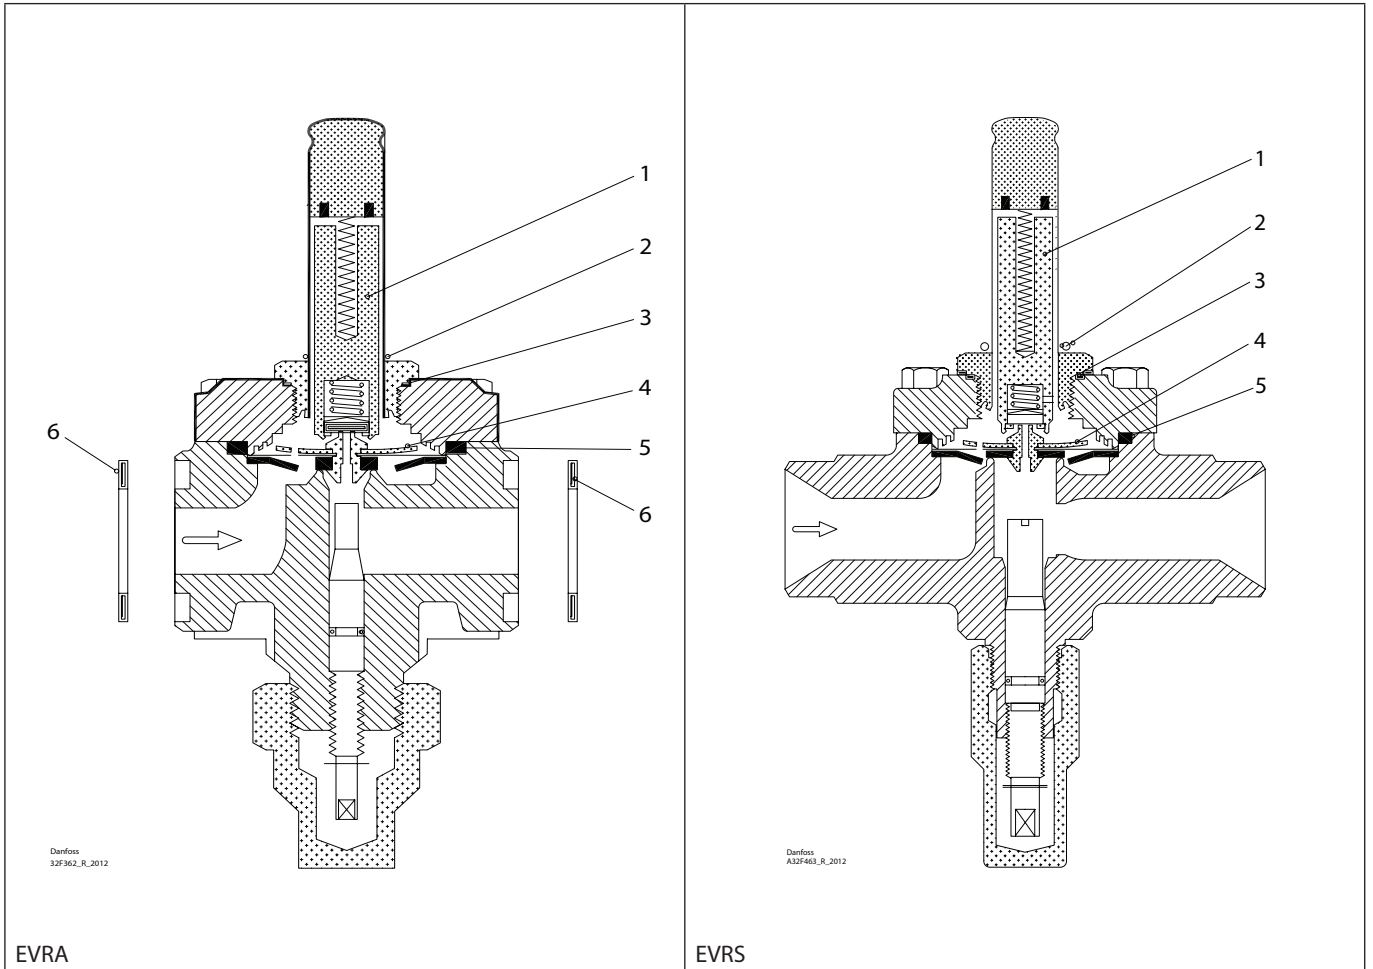

Installation guide – Spare parts and accessories

Repair kit | Code number 032F2330  
EVRA and EVRS, size 10

<p><b>1</b> For AC / DC</p> <p>Total no. = 1</p>	<p><b>2</b></p> <p>Total no. = 1</p>	<p><b>3</b> = Alu.</p> <p>Total no. = 1</p>	<p><b>4</b></p> <p>Total no. = 1</p>	<p><b>5</b> = Rubber</p> <p>Total no. = 1</p>	<p><b>6</b> = Fibre</p> <p>Total no. = 2</p>
--	--------------------------------------	---	--------------------------------------	---	--