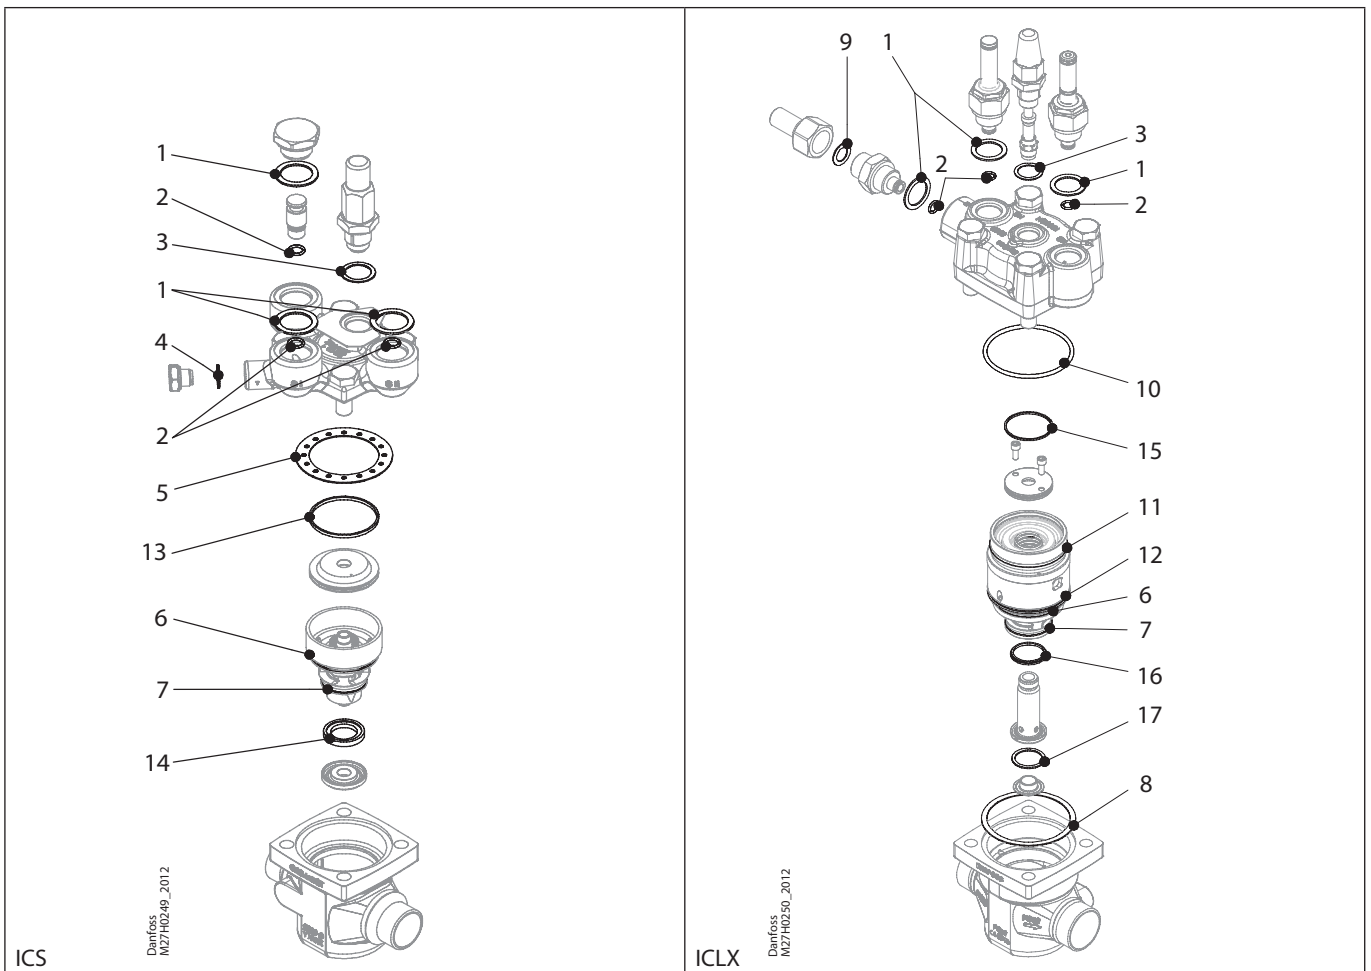

Installation guide – Spare parts and accessories

Repair kit | Code number 027H5015
ICS, size 50 (1-3) / ICLX, size 50

<p>1</p> <p> = Fibre</p> <p></p> <p>Total no. = 3</p>	<p>2</p> <p> = Alu.</p> <p></p> <p>Total no. = 3</p>	<p>3</p> <p> = Alu.</p> <p></p> <p>Total no. = 1</p>	<p>4</p> <p> = Alu.</p> <p></p> <p>Total no. = 1</p>	<p>5</p> <p> = Fibre</p> <p></p> <p>Total no. = 1</p>	<p>6</p> <p> = Alu.</p> <p></p> <p>Total no. = 1</p>
<p>7</p> <p> = Alu.</p> <p></p> <p>Total no. = 1</p>	<p>8</p> <p> = Fibre</p> <p></p> <p>Total no. = 1</p>	<p>9</p> <p> = Alu.</p> <p></p> <p>Total no. = 1</p>	<p>10</p> <p> = Alu.</p> <p></p> <p>Total no. = 1</p>	<p>11</p> <p> = Alu.</p> <p></p> <p>Total no. = 1</p>	<p>12</p> <p> = Alu.</p> <p></p> <p>Total no. = 1</p>
<p>13</p> <p> = Steel</p> <p></p> <p>Total no. = 1</p>	<p>14</p> <p> = PTFE</p> <p></p> <p>Total no. = 1</p>	<p>15</p> <p> = Steel</p> <p></p> <p>Total no. = 1</p>	<p>16</p> <p> = PTFE</p> <p></p> <p>Total no. = 1</p>	<p>17</p> <p> = PTFE</p> <p></p> <p>Total no. = 1</p>	