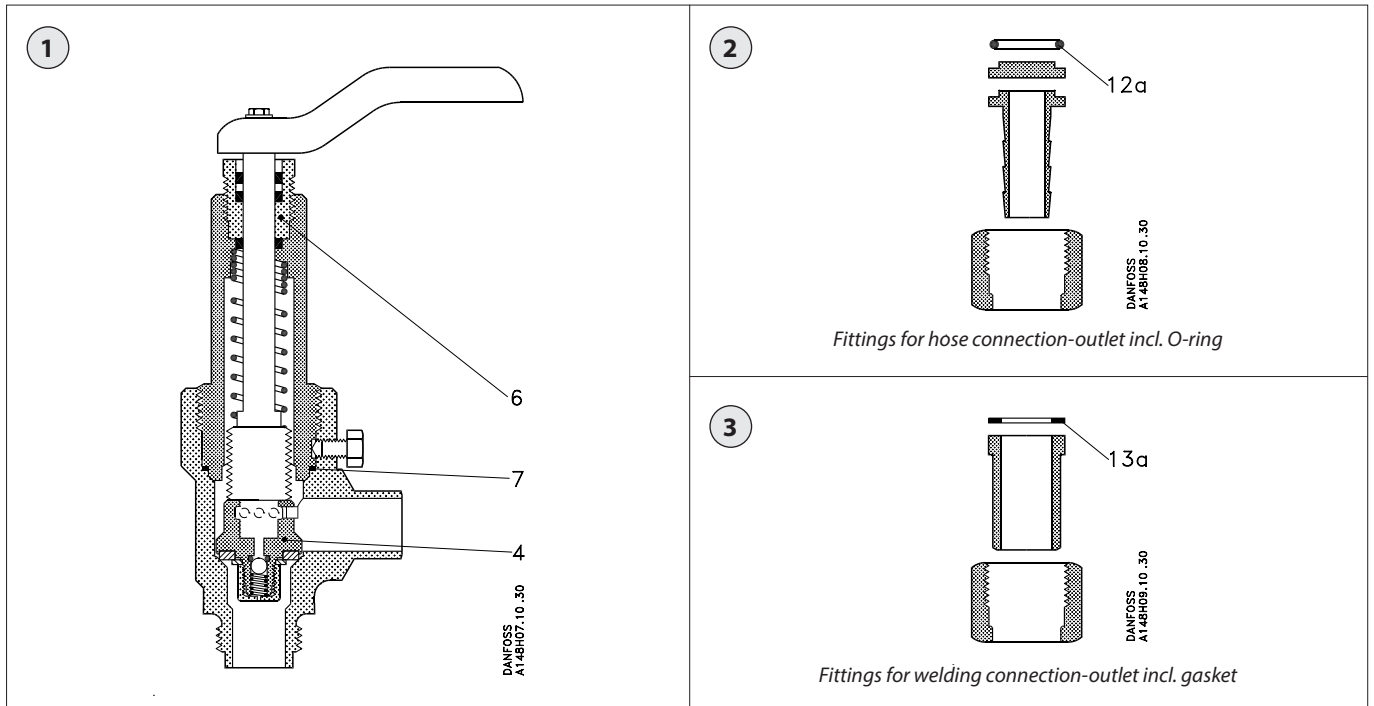

Data sheet – Spare parts and accessories

**Shut-off valve
Type QDV**

Description	Pos. #	Qty.	Code no.
Repair kit, complete set of gaskets			
Cone for complete incl. steel balls and Allen screw	4	1	2453+092*
Gaskets complete for packing gland	6	1	
Gasket for housing/bonnet	7	1	
O-ring hose connection	12a	1	
Gasket for nipple connection Allen key	13a	1	
Packing gland incl. gaskets (with O-rings)			
Packing gland incl. gaskets	6	1	148B4056*

Description	Pos. #	Qty.	Code no.
Grease for packing gland (tube)			
Grease for packing gland (tube)		1	148H3445
Optional extra Fittings for:			
Hose connection-outlet incl. O-ring - G $\frac{3}{8}$ - fig. 2		1	148H3451
Welding connection-outlet incl. gasket - G $\frac{3}{8}$ - fig. 3		1	148H3452