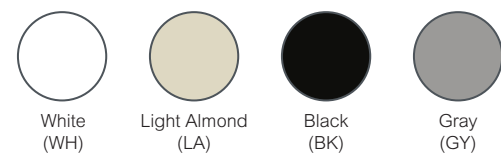

Catalog no.	Color	Leviton	Hubbell	Legrand	Eaton	Lutron
SQR55141	WH, LA, BK	T5632	USB15AW	TM826USB	TR7765	CAR-15-UB- TR-WH SCR-15-UB- TR-SW
SQR55241	WH	T5832	USB20AW		TR7766	
SQR55153	WH, LA, BK, GY	T5633	R26USBAC	TRUSBAC15		

Available colors

Color legend

WH = White
LA = Light Almond
GY = Gray
BK = Black
XX = No Color
SS = Stainless Steel

Connected legend

W = Wi-Fi
M = Matter
Z = Z-Wave
Blank if not connected

Scan here to learn more!