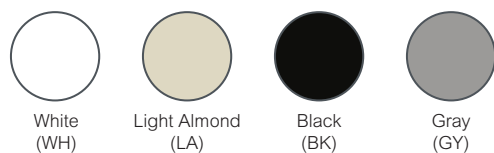

Available colors

Color legend

WH = White
LA = Light Almond
GY = Gray
BK = Black
XX = No Color
SS = Stainless Steel

Connected legend

W = Wi-Fi
M = Matter
Z = Z-Wave
Blank if not connected

Scan here to learn more!

Catalog no.	Color	Leviton	Hubbell	Legrand	Eaton	Lutron
SQWP141001	WH, LA, BK, GY	80301S		RWP26	PJS26	SC-1 CW-1
SQWP141002	WH, LA, BK, GY	80309S		RWP262	PJS262	SC-2 CW-2
SQWP141003	WH, LA, BK, GY	80311S		RWP263	PJS263	SC-3 CW-3
SQWP141004	WH, LA, BK, GY	80312S		RWP264	PJS264	SC-4 CW-4
SQWP141005	WH, LA, BK, GY	80321S		RWP265	PJS265	SC-5 CW-5

DUPLEX WALL PLATE

Catalog no.	Color	Leviton	Hubbell	Legrand	Eaton	Lutron
SQWS422001	WH, LA, BK, GY	80504		TP7 TPJ7	2031	
SQWS422011	WH, LA, BK, GY	80503 PJ8		TP8 TPJ8	2032	
SQWS422012	WH, LA, BK, GY	80516 PJ82		TP82 TPJ82	2050	
SQWS802452	WH, LA, BK, GY	80455		TP826	2157 PJ826	

WEATHERPROOF COVER

Catalog no.	Color	Leviton	Hubbell	Legrand	Eaton	Lutron
SQWS83211	XX	5980-UCL 5981-UCL	RW57300	WIUCAST1	WIU1 WIU1D	
SQWS83221	XX	IUM2V-GY	RW57750	WIUCAST2	WIU2	

Available colors

Color legend