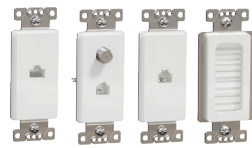

Schneider X Series –Product Cross Reference

DATA AND COMMUNICATION

Catalog no.	Color	Leviton	Hubbell	Legrand	Eaton	Lutron
SQR871011	WH	41075-DBQ		WP1014WHV1		
SQR87601	WH, LA, BK, GY	47613-EZ6		AC6RJ45W1	3533-4	CA-PJ
SQR87C01	WH, LA, BK, GY	41084-FWF		26CATV TPCATV	1172	CA-CJ CON-1C
SQR87CT1	WH, LA, BK, GY			TPTE1 26TE14	3535-4	
SQR87T01	WH, LA, BK, GY	41106-RW6