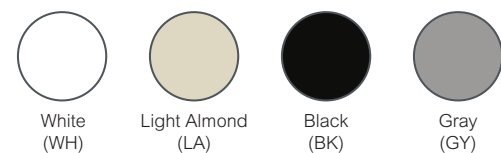

Z-WAVE							
Catalog no.	Color	Connected	Leviton	Hubbell	Legrand	Eaton	Lutron
SQR14102	WH, LA, BK	Z	DZ15S1BZ			RF9601D	
SQR22102	WH, LA, BK	Z	DZ6HD1BZ				
SQR44102	WH, LA, BK	Z	DZR15-1RZ			RFTR9605-TA	
SQR50101	WH, LA, BK	Z				RF9617D	
SQR62102	WH	Z	DZPA12BW			RF96APM	

*Requires separate purchase of a Square D X Series rocker cover plate (SQR16101)

Available colors

Color legend

WH = White
LA = Light Almond
GY = Gray
BK = Black
XX = No Color
SS = Stainless Steel

Connected legend