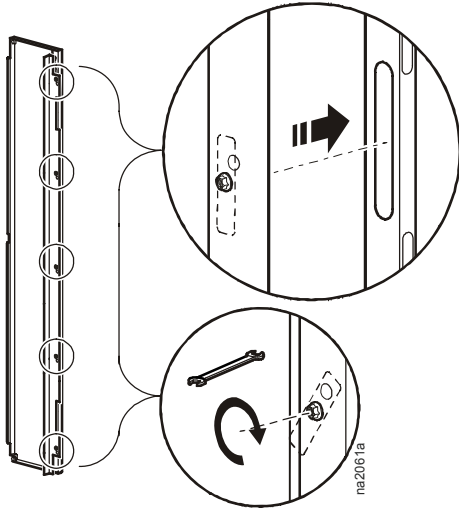

11

12

Customer support and warranty information is available at the APC Web site, www.apc.com.

© 2008 American Power Conversion. All rights reserved. All APC trademarks are property of American Power Conversion. Other trademarks are property of their respective owners.

990-3384
05/2008