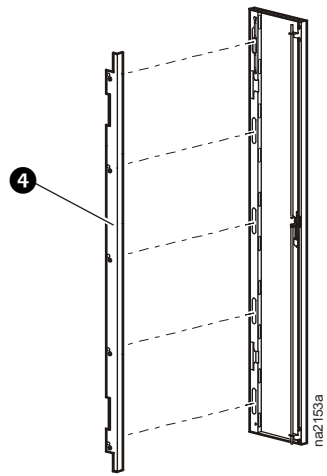

**Plexiglass French Door Assembly for Symmetra<sup>®</sup> PX160kW PDU-XR and XR Units (PDUM160H-B, SYCFXR9, SYCFXR9-S, SYCFXR9-9)—Installation**

Item	Description	Quantity
1	Rear Lexan <sup>®</sup> insert for non-locking door	1
2	Rear insert assembly for locking door	1
3	Rear insert retainer for non-locking door	1
4	Rear insert retainers for both doors	2
5	6-mm snap rivets	6

1

2

3

4

5

6

7

8