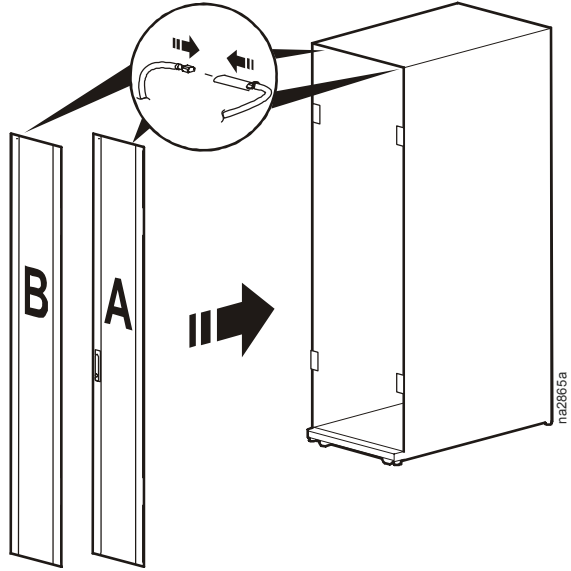

11

12

Customer support and warranty information is available at the APC Web site, www.apc.com.

© 2008 American Power Conversion. All rights reserved. All APC trademarks are property of American Power Conversion. Other trademarks are property of their respective owners.

990-3384
05/2008