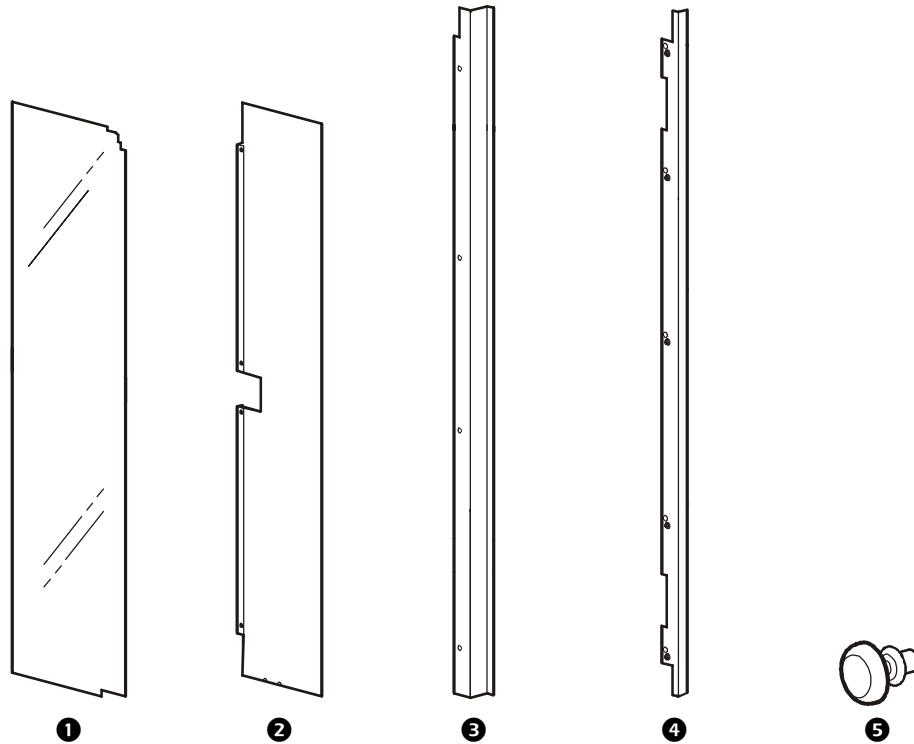

**Plexiglass French Door Assembly for Symmetra<sup>®</sup> PX160kW PDU-XR and XR Units (PDUM160H-B, SYCFXR9, SYCFXR9-S, SYCFXR9-9)—Installation**

Item	Description	Quantity
1	Rear Lexan <sup>®</sup> insert for non-locking door	1
2	Rear insert assembly for locking door	1
3	Rear insert retainer for non-locking door	1
4	Rear insert retainers for both doors	2
5	6-mm snap rivets	6