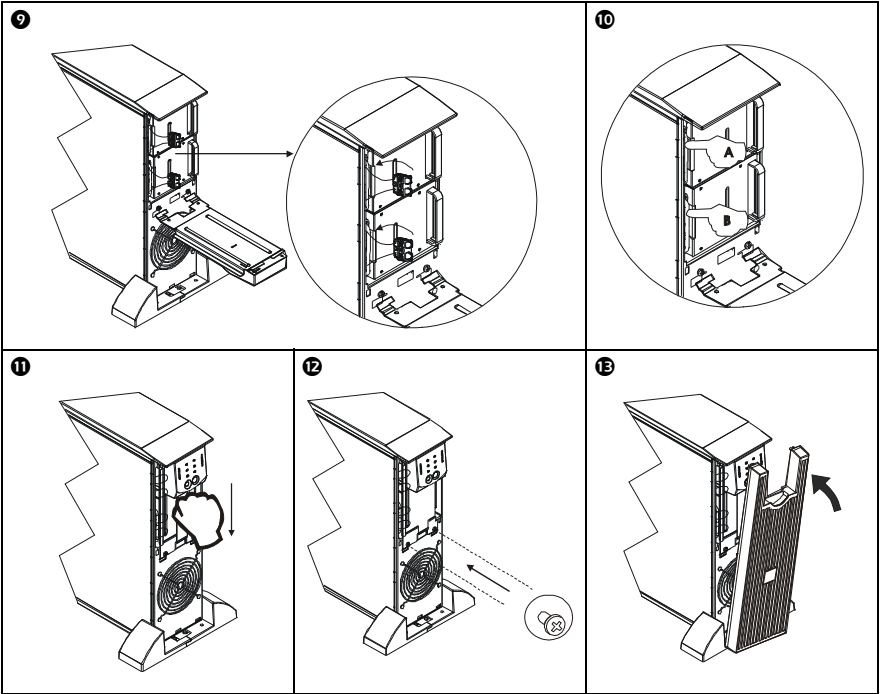

Installation Guide – RBC44-IN

SURT3000/5000 VA 3U Battery Replacement

SURT7500/10000 VA 6U Battery Replacement

SURT192XLBP Battery Replacement