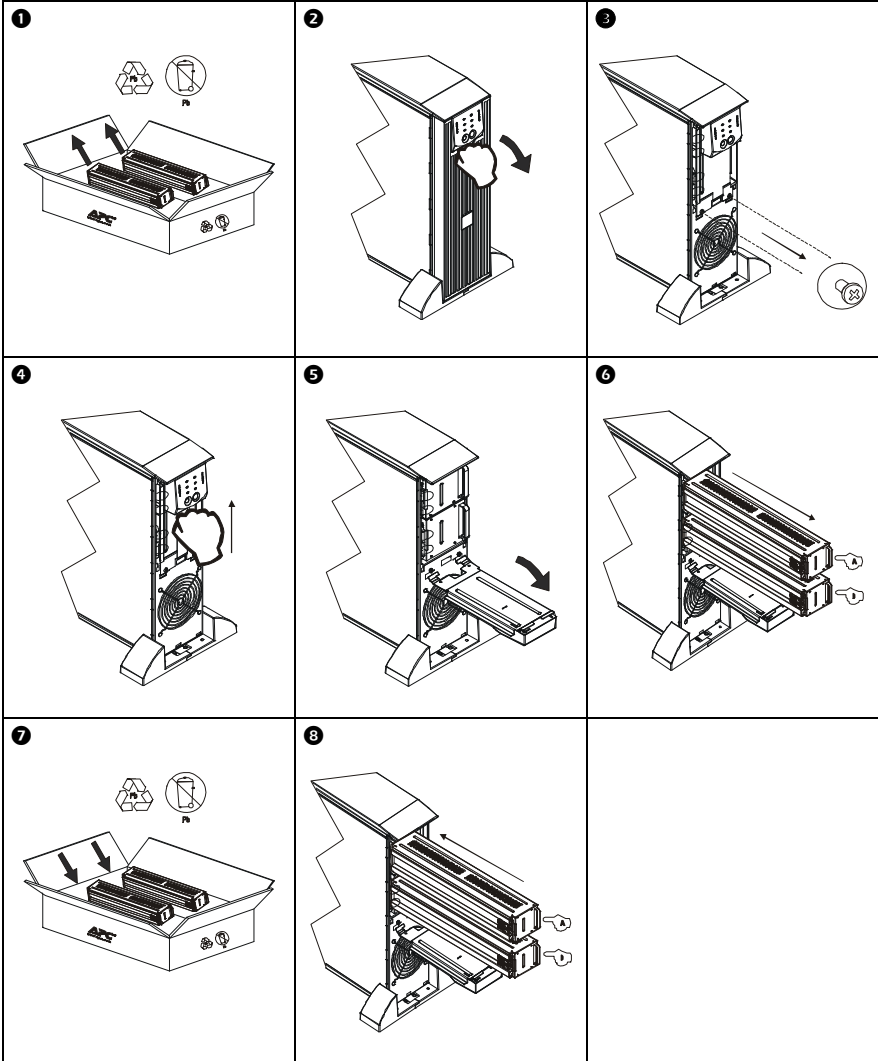

Installation Guide – RBC44-IN

SURT3000/5000 VA 3U Battery Replacement

SURT7500/10000 VA 6U Battery Replacement

SURT192XLBP Battery Replacement