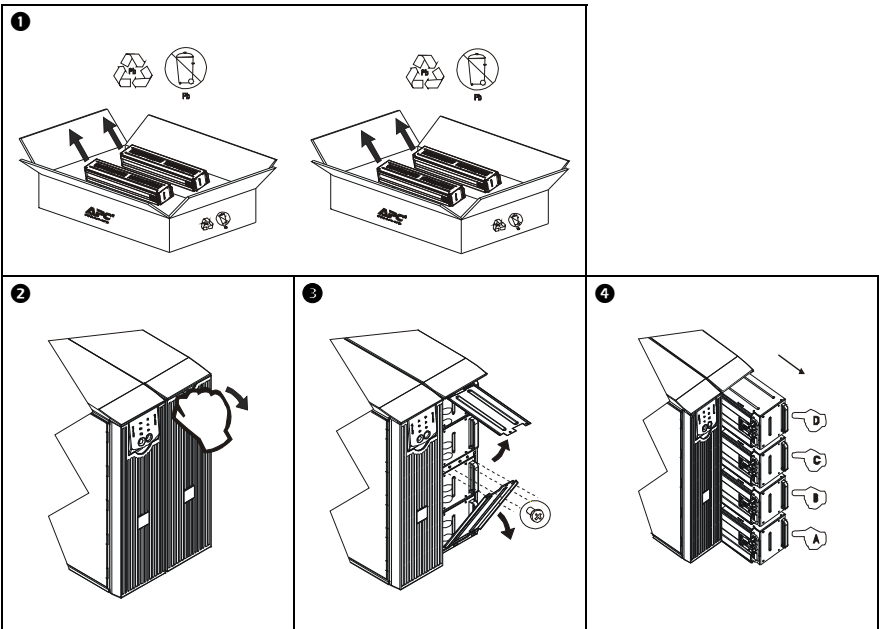

Installation Guide – RBC44-IN

SURT3000/5000 VA 3U Battery Replacement

SURT7500/10000 VA 6U Battery Replacement

SURT192XLBP Battery Replacement