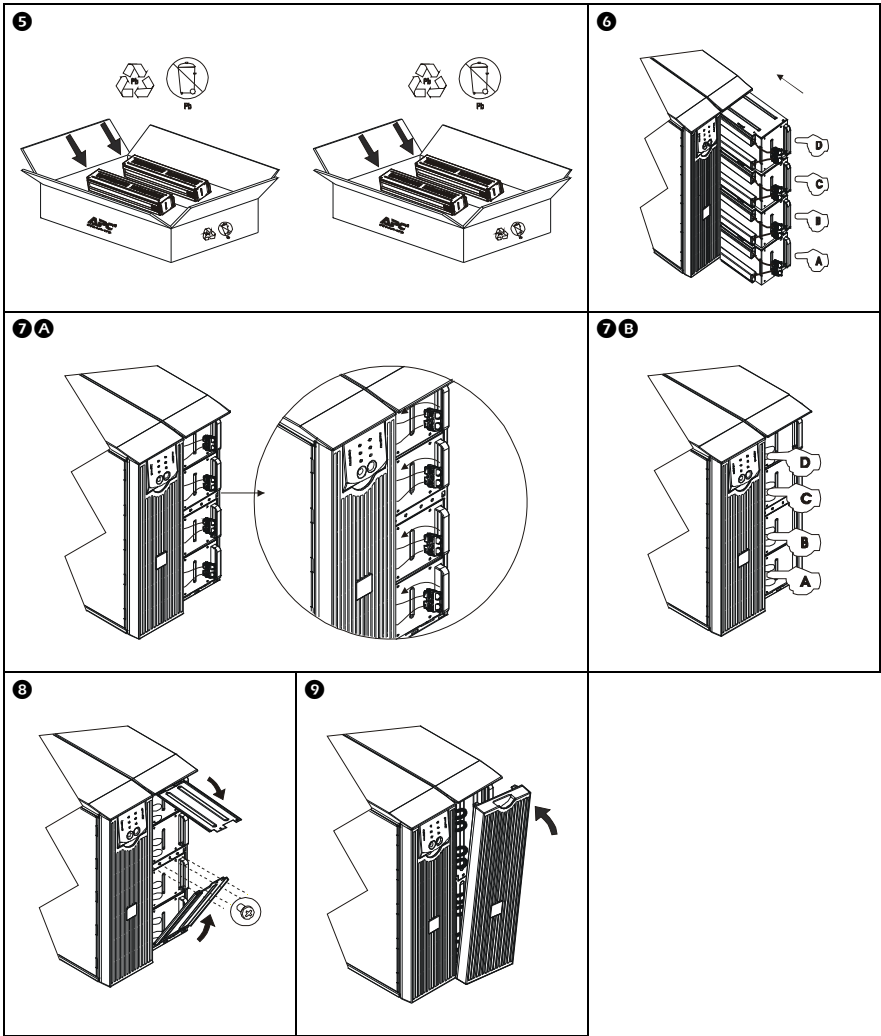

Installation Guide – RBC44-IN

SURT3000/5000 VA 3U Battery Replacement

SURT7500/10000 VA 6U Battery Replacement

SURT192XLBP Battery Replacement