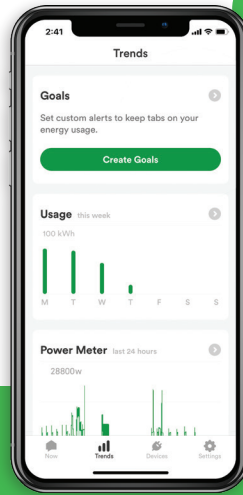

Manage energy

Use the app's intuitive tools to set energy usage goals, estimate your monthly energy bills, and cut down on energy waste.