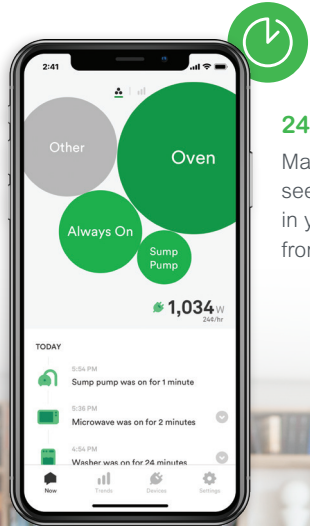

Real-time energy monitoring.  
Smaller energy bills.

**SQUARE D**™

Wisier Energy™ sends you alerts on energy use, home activity, and much more.

[se.com/us/wiser-energy](https://se.com/us/wiser-energy)

Life Is On

# Meet Wiser Energy

Wiser Energy from Square D™ is an integral part of any smart home. As a home energy monitor, it notifies you when devices are on or off and tracks your energy use in real time, creating a safer and more efficient home.