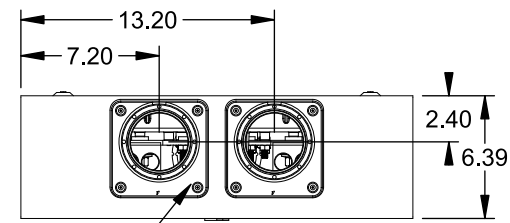

Catalog Number: 9817-9508

Features and Ratings

- Ringless Type Meter Socket
- 480A Continuous, 600A Max., 600V AC
- Outdoor Enclosure (NEMA Type 3R)
- Painted G90 Steel Enclosure
- 3 Phase, Commercial/Industrial Socket
- Meter Socket Type K-7T
- For Overhead & Underground Service
- Large Hub Opening, HD Type 3" Hub Installed

(2) TYPE HD (LARGE) 3" HUBS INSTALLED

VIEW SHOWN WITH COVER REMOVED

Accessories

CONDUIT HUBS (HD Type)	
TRADE SIZE	CATALOG No.
3 INCH	EC56856 or H56856-2
3-1/2 INCH	EC56857 or H56857-2
4 INCH	EC56858 or H56858-2
Hub Cover Plate	EC56933 or H56933S

CONNECTOR	PART No.	HEX DRIVE	WIRE SIZE	TORQUE
LINE*	56732-M	3/8"	(2)#4 - 500 kcmil	375 IN-LBS.
LOAD*	56732-M	3/8"	(2)#4 - 500 kcmil	375 IN-LBS.
NEUTRAL*	56732-M	3/8"	(2)#4 - 500 kcmil	375 IN-LBS.
LINE/LOAD/NEUT	68752-1	5/16"	(3)#6 - 250 kcmil	275 IN-LBS.
GROUND*	56734	5/16"	#6 - 250 kcmil	275 IN-LBS.

*Factory Installed

© 2016 Copyright Siemens Industry, Inc.

TALON

Meter Socket

Description: **480A Cont, 4 Terminal, K-7T, 600V AC, Painted Steel Enclosure**

JEL 2/1/16 | DO NOT SCALE DRAWING | Dwg No: **9817-9508**