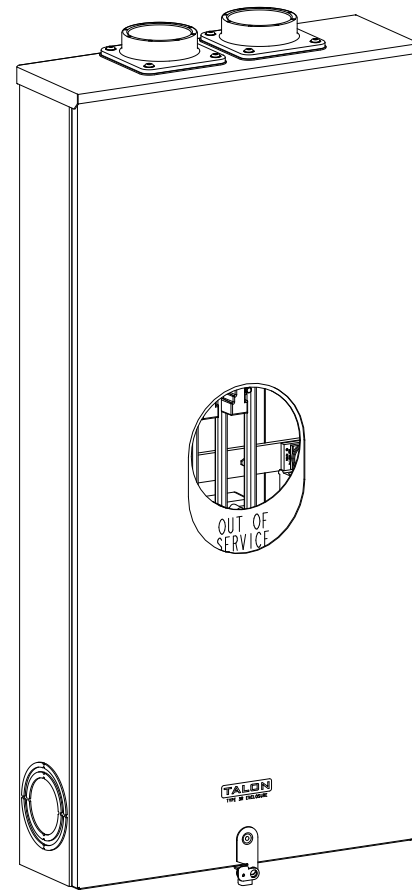

Catalog Number: 9817-9508

Features and Ratings

- Ringless Type Meter Socket
- 480A Continuous, 600A Max., 600V AC
- Outdoor Enclosure (NEMA Type 3R)
- Painted G90 Steel Enclosure
- 3 Phase, Commercial/Industrial Socket
- Meter Socket Type K-7T
- For Overhead & Underground Service
- Large Hub Opening, HD Type 3" Hub Installed

(2) TYPE HD (LARGE) 3" HUBS INSTALLED

VIEW SHOWN WITH COVER REMOVED

Accessories

CONDUIT HUBS (HD Type)	
TRADE SIZE	CATALOG No.
3 INCH	EC56856 or H56856-2
3-1/2 INCH	EC56857 or H56857-2
4 INCH	EC56858 or H56858-2
Hub Cover Plate	EC56933 or H56933S

CONNECTOR	PART No.	HEX DRIVE	WIRE SIZE	TORQUE
LINE*	56732-M	3/8"	(2)#4 - 500 kcmil	375 IN-LBS.
LOAD*	56732-M	3/8"	(2)#4 - 500 kcmil	375 IN-LBS.
NEUTRAL*	56732-M	3/8"	(2)#4 - 500 kcmil	375 IN-LBS.
LINE/LOAD/NEUT	68752-1	5/16"	(3)#6 - 250 kcmil	275 IN-LBS.
GROUND*	56734	5/16"	#6 - 250 kcmil	275 IN-LBS.

*Factory Installed

© 2016 Copyright Siemens Industry, Inc.

TALON

Meter Socket

Description: **480A Cont, 4 Terminal, K-7T, 600V AC, Painted Steel Enclosure**

JEL 2/1/16 | DO NOT SCALE DRAWING | Dwg No: **9817-9508**