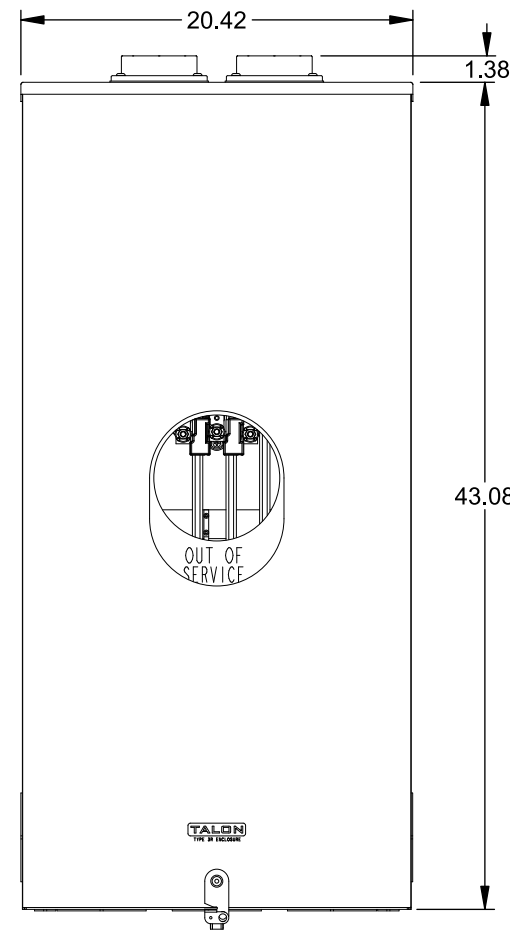

Catalog Number: 9817-9508

Features and Ratings

- Ringless Type Meter Socket
- 480A Continuous, 600A Max., 600V AC
- Outdoor Enclosure (NEMA Type 3R)
- Painted G90 Steel Enclosure
- 3 Phase, Commercial/Industrial Socket
- Meter Socket Type K-7T
- For Overhead & Underground Service
- Large Hub Opening, HD Type 3" Hub Installed

(2) TYPE HD (LARGE) 3" HUBS INSTALLED

VIEW SHOWN WITH COVER REMOVED

Accessories

CONDUIT HUBS (HD Type)	
TRADE SIZE	CATALOG No.
3 INCH	EC56856 or H56856-2
3-1/2 INCH	EC56857 or H56857-2
4 INCH	EC56858 or H56858-2
Hub Cover Plate	EC56933 or H56933S

CONNECTOR	PART No.	HEX DRIVE	WIRE SIZE	TORQUE
LINE*	56732-M	3/8"	(2)#4 - 500 kcmil	375 IN-LBS.
LOAD*	56732-M	3/8"	(2)#4 - 500 kcmil	375 IN-LBS.
NEUTRAL*	56732-M	3/8"	(2)#4 - 500 kcmil	375 IN-LBS.
LINE/LOAD/NEUT	68752-1	5/16"	(3)#6 - 250 kcmil	275 IN-LBS.
GROUND*	56734	5/16"	#6 - 250 kcmil	275 IN-LBS.

*Factory Installed

© 2016 Copyright Siemens Industry, Inc.

TALON

Meter Socket

Description: **480A Cont, 4 Terminal, K-7T, 600V AC, Painted Steel Enclosure**

JEL 2/1/16 | DO NOT SCALE DRAWING | Dwg No: **9817-9508**