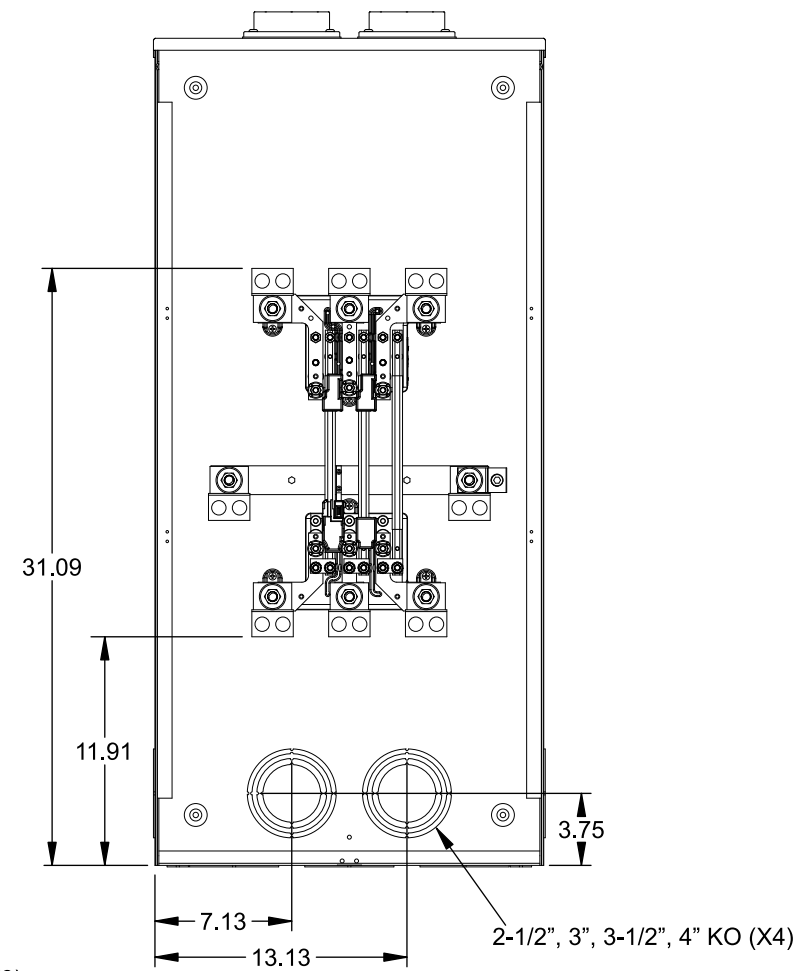

Catalog Number: 9817-9508

Features and Ratings

- Ringless Type Meter Socket
- 480A Continuous, 600A Max., 600V AC
- Outdoor Enclosure (NEMA Type 3R)
- Painted G90 Steel Enclosure
- 3 Phase, Commercial/Industrial Socket
- Meter Socket Type K-7T
- For Overhead & Underground Service
- Large Hub Opening, HD Type 3" Hub Installed

(2) TYPE HD (LARGE) 3" HUBS INSTALLED

VIEW SHOWN WITH COVER REMOVED

Accessories

CONDUIT HUBS (HD Type)	
TRADE SIZE	CATALOG No.
3 INCH	EC56856 or H56856-2
3-1/2 INCH	EC56857 or H56857-2
4 INCH	EC56858 or H56858-2
Hub Cover Plate	EC56933 or H56933S

CONNECTOR	PART No.	HEX DRIVE	WIRE SIZE	TORQUE
LINE*	56732-M	3/8"	(2)#4 - 500 kcmil	375 IN-LBS.
LOAD*	56732-M	3/8"	(2)#4 - 500 kcmil	375 IN-LBS.
NEUTRAL*	56732-M	3/8"	(2)#4 - 500 kcmil	375 IN-LBS.
LINE/LOAD/NEUT	68752-1	5/16"	(3)#6 - 250 kcmil	275 IN-LBS.
GROUND*	56734	5/16"	#6 - 250 kcmil	275 IN-LBS.

*Factory Installed

© 2016 Copyright Siemens Industry, Inc.

TALON

Meter Socket

Description: **480A Cont, 4 Terminal, K-7T, 600V AC, Painted Steel Enclosure**

JEL 2/1/16 | DO NOT SCALE DRAWING | Dwg No: **9817-9508**