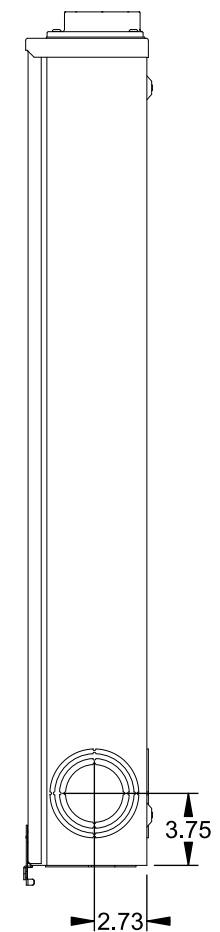

Catalog Number: 9817-9508

Features and Ratings

- Ringless Type Meter Socket
- 480A Continuous, 600A Max., 600V AC
- Outdoor Enclosure (NEMA Type 3R)
- Painted G90 Steel Enclosure
- 3 Phase, Commercial/Industrial Socket
- Meter Socket Type K-7T
- For Overhead & Underground Service
- Large Hub Opening, HD Type 3" Hub Installed

(2) TYPE HD (LARGE) 3" HUBS INSTALLED

VIEW SHOWN WITH COVER REMOVED

Accessories

CONDUIT HUBS (HD Type)	
TRADE SIZE	CATALOG No.
3 INCH	EC56856 or H56856-2
3-1/2 INCH	EC56857 or H56857-2
4 INCH	EC56858 or H56858-2
Hub Cover Plate	EC56933 or H56933S

CONNECTOR	PART No.	HEX DRIVE	WIRE SIZE	TORQUE
LINE*	56732-M	3/8"	(2)#4 - 500 kcmil	375 IN-LBS.
LOAD*	56732-M	3/8"	(2)#4 - 500 kcmil	375 IN-LBS.
NEUTRAL*	56732-M	3/8"	(2)#4 - 500 kcmil	375 IN-LBS.
LINE/LOAD/NEUT	68752-1	5/16"	(3)#6 - 250 kcmil	275 IN-LBS.
GROUND*	56734	5/16"	#6 - 250 kcmil	275 IN-LBS.

*Factory Installed

© 2016 Copyright Siemens Industry, Inc.

TALON

Meter Socket

Description: **480A Cont, 4 Terminal, K-7T, 600V AC, Painted Steel Enclosure**

JEL 2/1/16 | DO NOT SCALE DRAWING | Dwg No: **9817-9508**