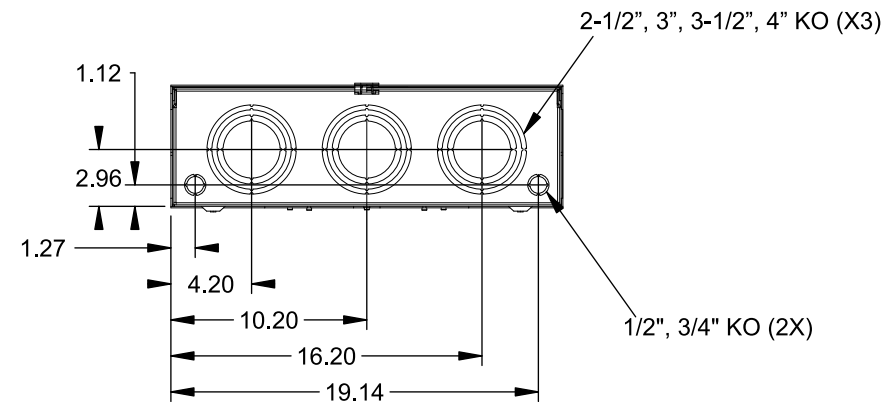

Catalog Number: 9817-9508

Features and Ratings

- Ringless Type Meter Socket
- 480A Continuous, 600A Max., 600V AC
- Outdoor Enclosure (NEMA Type 3R)
- Painted G90 Steel Enclosure
- 3 Phase, Commercial/Industrial Socket
- Meter Socket Type K-7T
- For Overhead & Underground Service
- Large Hub Opening, HD Type 3" Hub Installed

(2) TYPE HD (LARGE) 3" HUBS INSTALLED

VIEW SHOWN WITH COVER REMOVED

Accessories

CONDUIT HUBS (HD Type)	
TRADE SIZE	CATALOG No.
3 INCH	EC56856 or H56856-2
3-1/2 INCH	EC56857 or H56857-2
4 INCH	EC56858 or H56858-2
Hub Cover Plate	EC56933 or H56933S

CONNECTOR	PART No.	HEX DRIVE	WIRE SIZE	TORQUE
LINE*	56732-M	3/8"	(2)#4 - 500 kcmil	375 IN-LBS.
LOAD*	56732-M	3/8"	(2)#4 - 500 kcmil	375 IN-LBS.
NEUTRAL*	56732-M	3/8"	(2)#4 - 500 kcmil	375 IN-LBS.
LINE/LOAD/NEUT	68752-1	5/16"	(3)#6 - 250 kcmil	275 IN-LBS.
GROUND*	56734	5/16"	#6 - 250 kcmil	275 IN-LBS.

*Factory Installed

© 2016 Copyright Siemens Industry, Inc.

TALON

Meter Socket

Description: **480A Cont, 4 Terminal, K-7T, 600V AC, Painted Steel Enclosure**

JEL 2/1/16 | DO NOT SCALE DRAWING | Dwg No: **9817-9508**