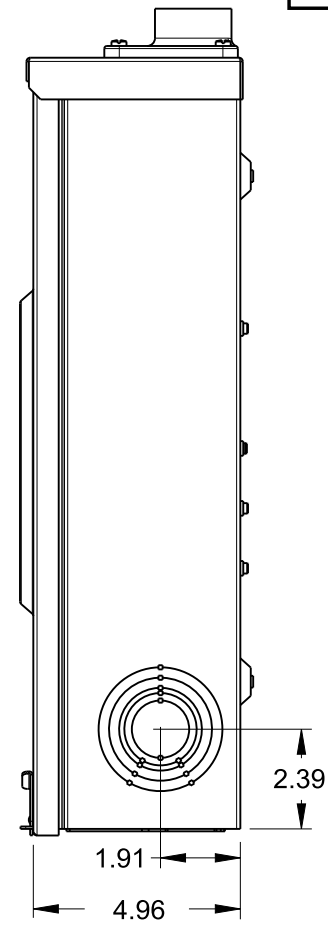

Catalog Number: 42395-02MR

Features and Ratings

- Ringless Type Meter Socket
- 125A Continuous, 125A Max.
- Outdoor Enclosure (NEMA Type 3R)
- Painted G90 STEEL
- 1 Phase, 3 Wire, 600V AC
- 5 Jaw, 6 O'clock 5th Jaw
- HQ Clamp Jaw Lever Bypass Meter Socket
- For Overhead or Underground Service
- RX Hub Opening with 1-1/4" HUB Installed
- Two Ground Lugs

RX HUB PROVISION

Retention Clips
Can Be Discarded
After Installation

Of
Meter Socket

1", 1-1/4", 1-1/2", 2", 2-1/2", KO 3x

Accessories

- Meter Opening Cover Plate
Cat No: H39968
- RX HUB KITS
Cat No: H38597-2 (1.25")
Cat No: H38598-2 (1.50")
Cat No: H38599-2 (2.00")
Cat No: H38600-2 (2.50")
- RX HUB KITS
Cat No: EC38597 (1.25")
Cat No: EC38598 (1.50")
Cat No: EC38599 (2.00")
Cat No: EC38600 (2.50")
- HUB COVER PLATE
Cat No: H38595-1
- GROUND LUG KIT
H6509991 #14-2 45 LB-IN

Lugs, Wire Sizes and Torques

LOCATION	LUG SIZE	TORQUE
LINE*	#6-350 kcmil	275 LB-IN
LOAD*	#6-350 kcmil	275 LB-IN
NEUTRAL*	#6-350 kcmil	275 LB-IN
GROUND	#14-2	45 LB-IN

* External Hex drive 1/2"
* Internal Hex drive 5/16"

TALON
Meter Socket

Description:
**125A Cont, 5 Jaw, HQ5, 600V AC,
Painted G90 Steel**