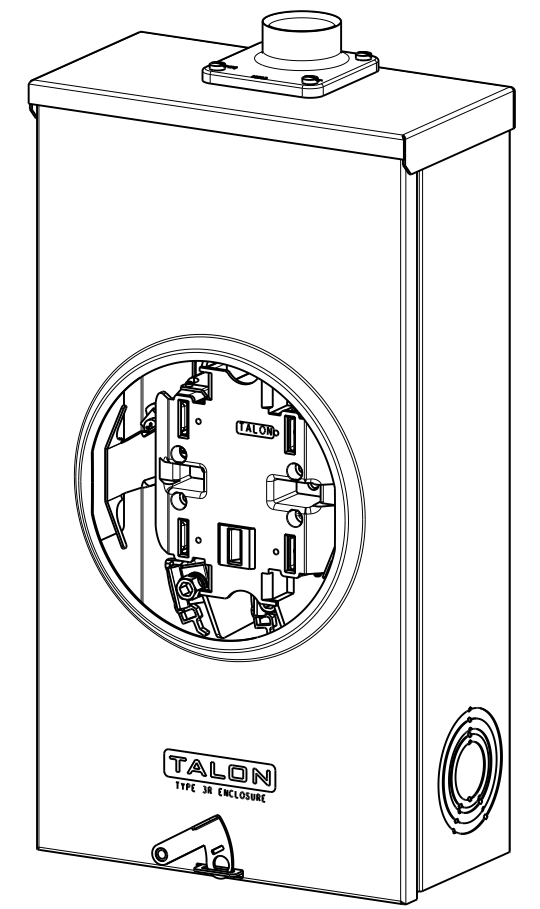

Catalog Number: 42395-02MR

Features and Ratings

- Ringless Type Meter Socket
- 125A Continuous, 125A Max.
- Outdoor Enclosure (NEMA Type 3R)
- Painted G90 STEEL
- 1 Phase, 3 Wire, 600V AC
- 5 Jaw, 6 O'clock 5th Jaw
- HQ Clamp Jaw Lever Bypass Meter Socket
- For Overhead or Underground Service
- RX Hub Opening with 1-1/4" HUB Installed
- Two Ground Lugs

RX HUB PROVISION

Retention Clips
Can Be Discarded
After Installation

Of
Meter Socket

1", 1-1/4", 1-1/2", 2", 2-1/2", KO 3x

Accessories

- Meter Opening Cover Plate
Cat No: H39968
- RX HUB KITS
Cat No: H38597-2 (1.25")
Cat No: H38598-2 (1.50")
Cat No: H38599-2 (2.00")
Cat No: H38600-2 (2.50")
- RX HUB KITS
Cat No: EC38597 (1.25")
Cat No: EC38598 (1.50")
Cat No: EC38599 (2.00")
Cat No: EC38600 (2.50")
- HUB COVER PLATE
Cat No: H38595-1
- GROUND LUG KIT
H6509991 #14-2 45 LB-IN

Lugs, Wire Sizes and Torques

LOCATION	LUG SIZE	TORQUE
LINE*	#6-350 kcmil	275 LB-IN
LOAD*	#6-350 kcmil	275 LB-IN
NEUTRAL*	#6-350 kcmil	275 LB-IN
GROUND	#14-2	45 LB-IN

* External Hex drive 1/2"
* Internal Hex drive 5/16"

TALON
Meter Socket

Description:
**125A Cont, 5 Jaw, HQ5, 600V AC,
Painted G90 Steel**