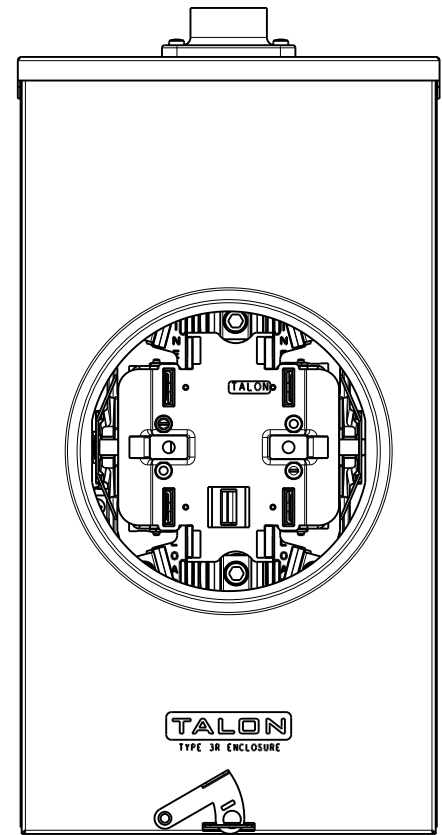

Catalog Number: 42395-02MR

Features and Ratings

- Ringless Type Meter Socket
- 125A Continuous, 125A Max.
- Outdoor Enclosure (NEMA Type 3R)
- Painted G90 STEEL
- 1 Phase, 3 Wire, 600V AC
- 5 Jaw, 6 O'clock 5th Jaw
- HQ Clamp Jaw Lever Bypass Meter Socket
- For Overhead or Underground Service
- RX Hub Opening with 1-1/4" HUB Installed
- Two Ground Lugs

RX HUB PROVISION

Retention Clips
Can Be Discarded
After Installation

Of
Meter Socket

1", 1-1/4", 1-1/2", 2", 2-1/2", KO 3x

Accessories

- Meter Opening Cover Plate
Cat No: H39968
- RX HUB KITS
Cat No: H38597-2 (1.25")
Cat No: H38598-2 (1.50")
Cat No: H38599-2 (2.00")
Cat No: H38600-2 (2.50")
- RX HUB KITS
Cat No: EC38597 (1.25")
Cat No: EC38598 (1.50")
Cat No: EC38599 (2.00")
Cat No: EC38600 (2.50")
- HUB COVER PLATE
Cat No: H38595-1
- GROUND LUG KIT
H6509991 #14-2 45 LB-IN

Lugs, Wire Sizes and Torques

LOCATION	LUG SIZE	TORQUE
LINE*	#6-350 kcmil	275 LB-IN
LOAD*	#6-350 kcmil	275 LB-IN
NEUTRAL*	#6-350 kcmil	275 LB-IN
GROUND	#14-2	45 LB-IN

* External Hex drive 1/2"
* Internal Hex drive 5/16"

TALON
Meter Socket

Description:
**125A Cont, 5 Jaw, HQ5, 600V AC,
Painted G90 Steel**