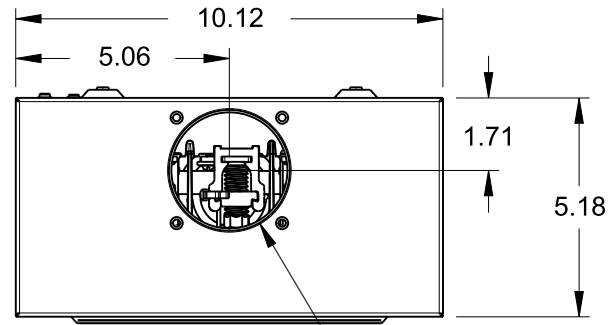

Catalog Number: 42395-02MR

Features and Ratings

- Ringless Type Meter Socket
- 125A Continuous, 125A Max.
- Outdoor Enclosure (NEMA Type 3R)
- Painted G90 STEEL
- 1 Phase, 3 Wire, 600V AC
- 5 Jaw, 6 O'clock 5th Jaw
- HQ Clamp Jaw Lever Bypass Meter Socket
- For Overhead or Underground Service
- RX Hub Opening with 1-1/4" HUB Installed
- Two Ground Lugs

RX HUB PROVISION

Retention Clips
Can Be Discarded
After Installation

Of
Meter Socket

1", 1-1/4", 1-1/2", 2", 2-1/2", KO 3x

Accessories

- Meter Opening Cover Plate
Cat No: H39968
- RX HUB KITS
Cat No: H38597-2 (1.25")
Cat No: H38598-2 (1.50")
Cat No: H38599-2 (2.00")
Cat No: H38600-2 (2.50")
- RX HUB KITS
Cat No: EC38597 (1.25")
Cat No: EC38598 (1.50")
Cat No: EC38599 (2.00")
Cat No: EC38600 (2.50")
- HUB COVER PLATE
Cat No: H38595-1
- GROUND LUG KIT
H6509991 #14-2 45 LB-IN

Lugs, Wire Sizes and Torques

LOCATION	LUG SIZE	TORQUE
LINE*	#6-350 kcmil	275 LB-IN
LOAD*	#6-350 kcmil	275 LB-IN
NEUTRAL*	#6-350 kcmil	275 LB-IN
GROUND	#14-2	45 LB-IN

* External Hex drive 1/2"
* Internal Hex drive 5/16"

TALON
Meter Socket

Description:
**125A Cont, 5 Jaw, HQ5, 600V AC,
Painted G90 Steel**