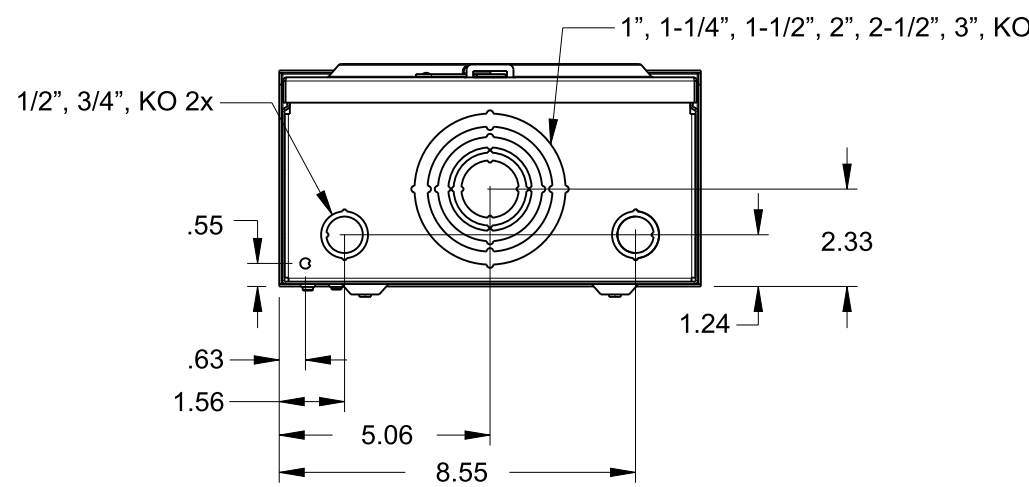

Catalog Number: 42395-02MR

Features and Ratings

- Ringless Type Meter Socket
- 125A Continuous, 125A Max.
- Outdoor Enclosure (NEMA Type 3R)
- Painted G90 STEEL
- 1 Phase, 3 Wire, 600V AC
- 5 Jaw, 6 O'clock 5th Jaw
- HQ Clamp Jaw Lever Bypass Meter Socket
- For Overhead or Underground Service
- RX Hub Opening with 1-1/4" HUB Installed
- Two Ground Lugs

RX HUB PROVISION

Retention Clips
Can Be Discarded
After Installation

Of
Meter Socket

1", 1-1/4", 1-1/2", 2", 2-1/2", KO 3x

Accessories

- Meter Opening Cover Plate
Cat No: H39968
- RX HUB KITS
Cat No: H38597-2 (1.25")
Cat No: H38598-2 (1.50")
Cat No: H38599-2 (2.00")
Cat No: H38600-2 (2.50")
- RX HUB KITS
Cat No: EC38597 (1.25")
Cat No: EC38598 (1.50")
Cat No: EC38599 (2.00")
Cat No: EC38600 (2.50")
- HUB COVER PLATE
Cat No: H38595-1
- GROUND LUG KIT
H6509991 #14-2 45 LB-IN

Lugs, Wire Sizes and Torques

LOCATION	LUG SIZE	TORQUE
LINE*	#6-350 kcmil	275 LB-IN
LOAD*	#6-350 kcmil	275 LB-IN
NEUTRAL*	#6-350 kcmil	275 LB-IN
GROUND	#14-2	45 LB-IN

* External Hex drive 1/2"
* Internal Hex drive 5/16"

TALON
Meter Socket

Description:
**125A Cont, 5 Jaw, HQ5, 600V AC,
Painted G90 Steel**