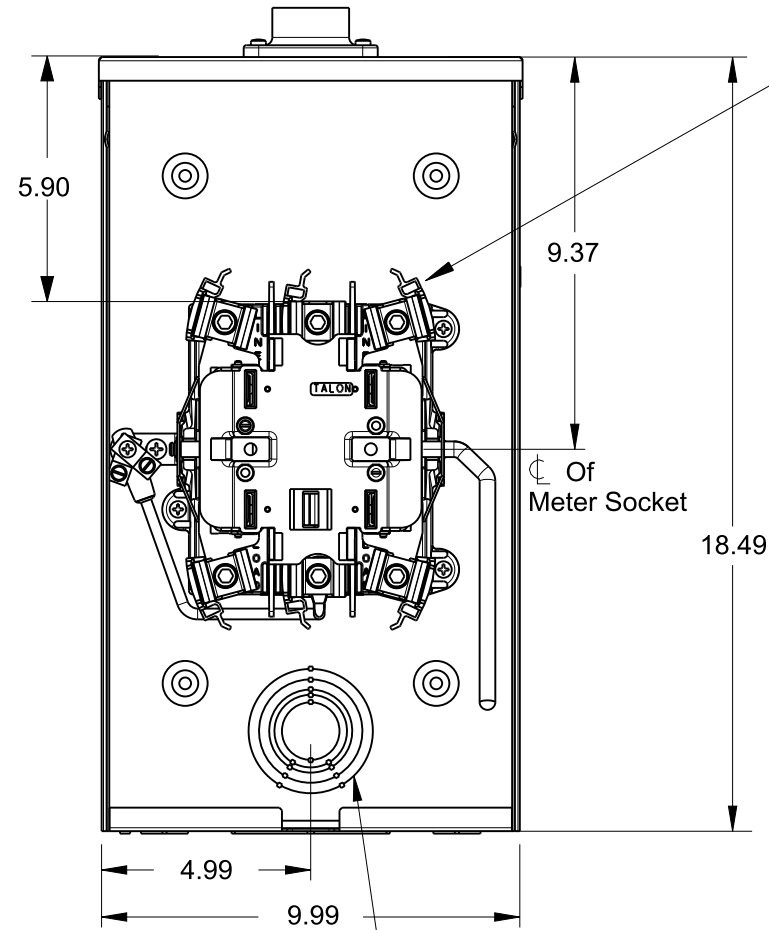

Catalog Number: 42395-02MR

Features and Ratings

- Ringless Type Meter Socket
- 125A Continuous, 125A Max.
- Outdoor Enclosure (NEMA Type 3R)
- Painted G90 STEEL
- 1 Phase, 3 Wire, 600V AC
- 5 Jaw, 6 O'clock 5th Jaw
- HQ Clamp Jaw Lever Bypass Meter Socket
- For Overhead or Underground Service
- RX Hub Opening with 1-1/4" HUB Installed
- Two Ground Lugs

RX HUB PROVISION

Retention Clips
Can Be Discarded
After Installation

Of
Meter Socket

1", 1-1/4", 1-1/2", 2", 2-1/2", KO 3x

Accessories

- Meter Opening Cover Plate
Cat No: H39968
- RX HUB KITS
Cat No: H38597-2 (1.25")
Cat No: H38598-2 (1.50")
Cat No: H38599-2 (2.00")
Cat No: H38600-2 (2.50")
- RX HUB KITS
Cat No: EC38597 (1.25")
Cat No: EC38598 (1.50")
Cat No: EC38599 (2.00")
Cat No: EC38600 (2.50")
- HUB COVER PLATE
Cat No: H38595-1
- GROUND LUG KIT
H6509991 #14-2 45 LB-IN

Lugs, Wire Sizes and Torques

LOCATION	LUG SIZE	TORQUE
LINE*	#6-350 kcmil	275 LB-IN
LOAD*	#6-350 kcmil	275 LB-IN
NEUTRAL*	#6-350 kcmil	275 LB-IN
GROUND	#14-2	45 LB-IN

* External Hex drive 1/2"
* Internal Hex drive 5/16"

TALON
Meter Socket

Description:
**125A Cont, 5 Jaw, HQ5, 600V AC,
Painted G90 Steel**