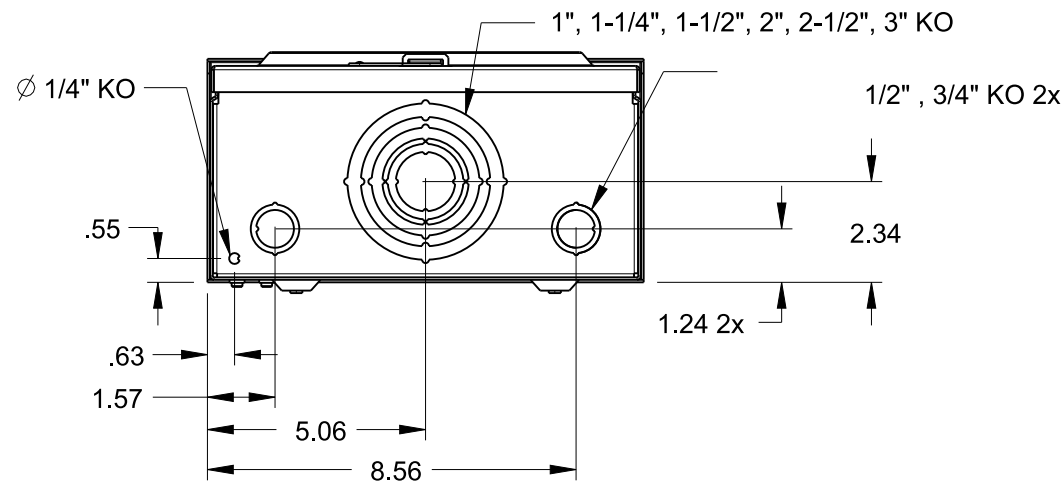

Catalog Number: 41007-01F

Features and Ratings

- Ringless Type Meter Socket
- 200A Continuous, 250A Max.
- Outdoor Enclosure (NEMA Type 3R)
- 3 Phase, 4 Wire, 600V AC
- 7 Jaw
- HQ Clamp Jaw Lever Bypass Meter Socket
- For Overhead Service Only
- RX Hub Opening
- Aluminum enclosure
- Stainless steel latch and hasp

Accessories

RX HUB KITS
 Cat No: H38597-2 (1.25")
 Cat No: H38598-2 (1.50")
 Cat No: H38599-2 (2.00")
 Cat No: H38600-2 (2.50")

RX HUB KITS
 Cat No: EC38597 (1.25")
 Cat No: EC38598 (1.50")
 Cat No: EC38599 (2.00")
 Cat No: EC38600 (2.50")

HUB COVER PLATE
 Cat No: H38595-2

GROUND LUG KIT
 Cat No: H55303
 Wire Size #2-14 50 LB-IN

INSULATED NEUTRAL KIT
 Cat No: H64685-1, H64690-1

Lugs, Wire Sizes and Torques

LOCATION	LUG SIZE	TORQUE
LINE*	#6-350 kcmil	275 LB-IN
LOAD*	#6-350 kcmil	275 LB-IN
NEUTRAL*	#6-350 kcmil	275 LB-IN
GROUND*	#14-2	45 LB-IN

* External Hex drive 1/2"
 * Internal Hex drive 5/16"

TALON
Meter Socket

Description:
200A Cont, 7 Jaw, HQ-7, 600V AC, Aluminum Enclosure