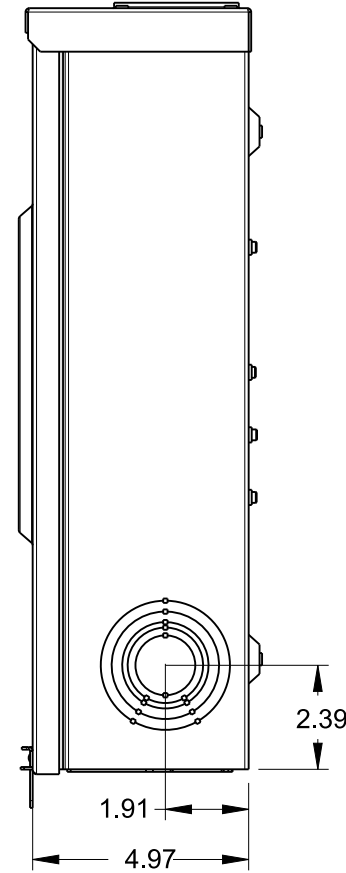

Catalog Number: 41007-01F

Features and Ratings

- Ringless Type Meter Socket
- 200A Continuous, 250A Max.
- Outdoor Enclosure (NEMA Type 3R)
- 3 Phase, 4 Wire, 600V AC
- 7 Jaw
- HQ Clamp Jaw Lever Bypass Meter Socket
- For Overhead Service Only
- RX Hub Opening
- Aluminum enclosure
- Stainless steel latch and hasp

Accessories

RX HUB KITS
 Cat No: H38597-2 (1.25")
 Cat No: H38598-2 (1.50")
 Cat No: H38599-2 (2.00")
 Cat No: H38600-2 (2.50")

RX HUB KITS
 Cat No: EC38597 (1.25")
 Cat No: EC38598 (1.50")
 Cat No: EC38599 (2.00")
 Cat No: EC38600 (2.50")

HUB COVER PLATE
 Cat No: H38595-2

GROUND LUG KIT
 Cat No: H55303
 Wire Size #2-14 50 LB-IN

INSULATED NEUTRAL KIT
 Cat No: H64685-1, H64690-1

Lugs, Wire Sizes and Torques

LOCATION	LUG SIZE	TORQUE
LINE*	#6-350 kcmil	275 LB-IN
LOAD*	#6-350 kcmil	275 LB-IN
NEUTRAL*	#6-350 kcmil	275 LB-IN
GROUND*	#14-2	45 LB-IN

* External Hex drive 1/2"
 * Internal Hex drive 5/16"

TALON
Meter Socket

Description:
200A Cont, 7 Jaw, HQ-7, 600V AC, Aluminum Enclosure