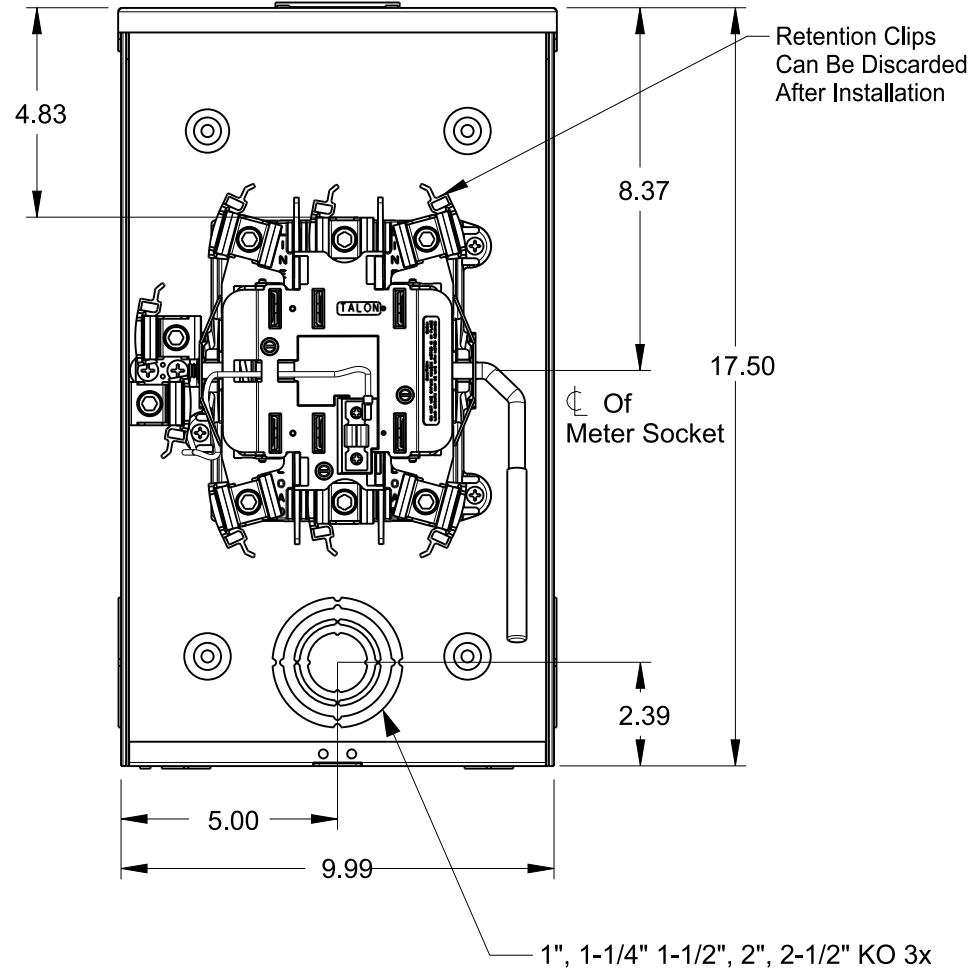

Catalog Number: 41007-01F

Features and Ratings

- Ringless Type Meter Socket
- 200A Continuous, 250A Max.
- Outdoor Enclosure (NEMA Type 3R)
- 3 Phase, 4 Wire, 600V AC
- 7 Jaw
- HQ Clamp Jaw Lever Bypass Meter Socket
- For Overhead Service Only
- RX Hub Opening
- Aluminum enclosure
- Stainless steel latch and hasp

Accessories

RX HUB KITS
 Cat No: H38597-2 (1.25")
 Cat No: H38598-2 (1.50")
 Cat No: H38599-2 (2.00")
 Cat No: H38600-2 (2.50")

RX HUB KITS
 Cat No: EC38597 (1.25")
 Cat No: EC38598 (1.50")
 Cat No: EC38599 (2.00")
 Cat No: EC38600 (2.50")

HUB COVER PLATE
 Cat No: H38595-2

GROUND LUG KIT
 Cat No: H55303
 Wire Size #2-14 50 LB-IN

INSULATED NEUTRAL KIT
 Cat No: H64685-1, H64690-1

Lugs, Wire Sizes and Torques

LOCATION	LUG SIZE	TORQUE
LINE*	#6-350 kcmil	275 LB-IN
LOAD*	#6-350 kcmil	275 LB-IN
NEUTRAL*	#6-350 kcmil	275 LB-IN
GROUND*	#14-2	45 LB-IN

* External Hex drive 1/2"
 * Internal Hex drive 5/16"

TALON
Meter Socket

Description:
200A Cont, 7 Jaw, HQ-7, 600V AC, Aluminum Enclosure