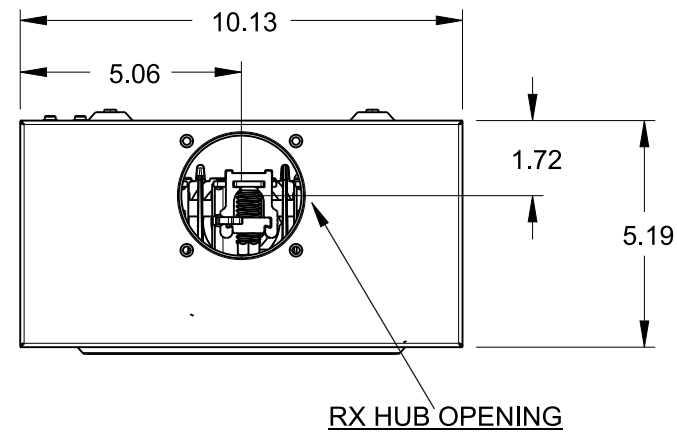

Catalog Number: 41007-01F

Features and Ratings

- Ringless Type Meter Socket
- 200A Continuous, 250A Max.
- Outdoor Enclosure (NEMA Type 3R)
- 3 Phase, 4 Wire, 600V AC
- 7 Jaw
- HQ Clamp Jaw Lever Bypass Meter Socket
- For Overhead Service Only
- RX Hub Opening
- Aluminum enclosure
- Stainless steel latch and hasp

Accessories

RX HUB KITS
 Cat No: H38597-2 (1.25")
 Cat No: H38598-2 (1.50")
 Cat No: H38599-2 (2.00")
 Cat No: H38600-2 (2.50")

RX HUB KITS
 Cat No: EC38597 (1.25")
 Cat No: EC38598 (1.50")
 Cat No: EC38599 (2.00")
 Cat No: EC38600 (2.50")

HUB COVER PLATE
 Cat No: H38595-2

GROUND LUG KIT
 Cat No: H55303
 Wire Size #2-14 50 LB-IN

INSULATED NEUTRAL KIT
 Cat No: H64685-1, H64690-1

Lugs, Wire Sizes and Torques

LOCATION	LUG SIZE	TORQUE
LINE*	#6-350 kcmil	275 LB-IN
LOAD*	#6-350 kcmil	275 LB-IN
NEUTRAL*	#6-350 kcmil	275 LB-IN
GROUND*	#14-2	45 LB-IN

* External Hex drive 1/2"
 * Internal Hex drive 5/16"

TALON
Meter Socket

Description:
200A Cont, 7 Jaw, HQ-7, 600V AC, Aluminum Enclosure