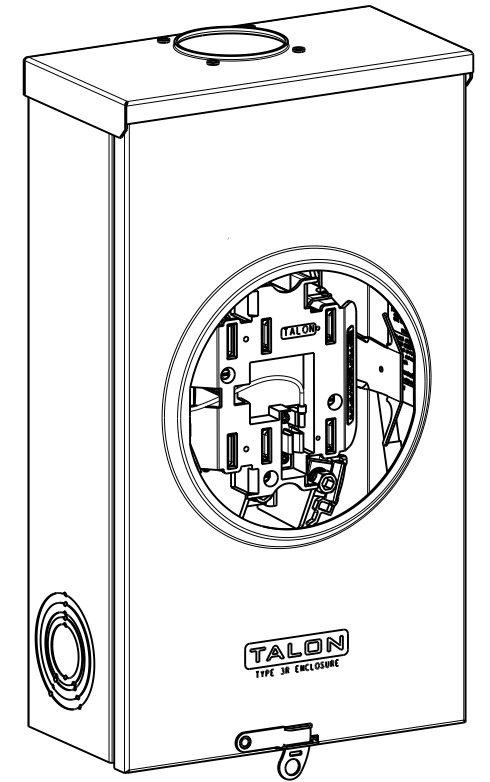

Catalog Number: 41007-01F

Features and Ratings

- Ringless Type Meter Socket
- 200A Continuous, 250A Max.
- Outdoor Enclosure (NEMA Type 3R)
- 3 Phase, 4 Wire, 600V AC
- 7 Jaw
- HQ Clamp Jaw Lever Bypass Meter Socket
- For Overhead Service Only
- RX Hub Opening
- Aluminum enclosure
- Stainless steel latch and hasp

Accessories

RX HUB KITS
 Cat No: H38597-2 (1.25")
 Cat No: H38598-2 (1.50")
 Cat No: H38599-2 (2.00")
 Cat No: H38600-2 (2.50")

RX HUB KITS
 Cat No: EC38597 (1.25")
 Cat No: EC38598 (1.50")
 Cat No: EC38599 (2.00")
 Cat No: EC38600 (2.50")

HUB COVER PLATE
 Cat No: H38595-2

GROUND LUG KIT
 Cat No: H55303
 Wire Size #2-14 50 LB-IN

INSULATED NEUTRAL KIT
 Cat No: H64685-1, H64690-1

Lugs, Wire Sizes and Torques

LOCATION	LUG SIZE	TORQUE
LINE*	#6-350 kcmil	275 LB-IN
LOAD*	#6-350 kcmil	275 LB-IN
NEUTRAL*	#6-350 kcmil	275 LB-IN
GROUND*	#14-2	45 LB-IN

* External Hex drive 1/2"
 * Internal Hex drive 5/16"

TALON
Meter Socket

Description:
200A Cont, 7 Jaw, HQ-7, 600V AC, Aluminum Enclosure