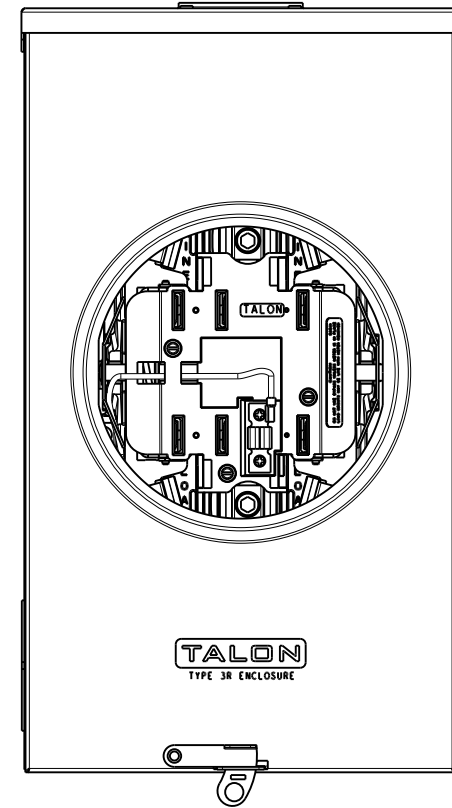

Catalog Number: 41007-01F

Features and Ratings

- Ringless Type Meter Socket
- 200A Continuous, 250A Max.
- Outdoor Enclosure (NEMA Type 3R)
- 3 Phase, 4 Wire, 600V AC
- 7 Jaw
- HQ Clamp Jaw Lever Bypass Meter Socket
- For Overhead Service Only
- RX Hub Opening
- Aluminum enclosure
- Stainless steel latch and hasp

Accessories

RX HUB KITS
 Cat No: H38597-2 (1.25")
 Cat No: H38598-2 (1.50")
 Cat No: H38599-2 (2.00")
 Cat No: H38600-2 (2.50")

RX HUB KITS
 Cat No: EC38597 (1.25")
 Cat No: EC38598 (1.50")
 Cat No: EC38599 (2.00")
 Cat No: EC38600 (2.50")

HUB COVER PLATE
 Cat No: H38595-2

GROUND LUG KIT
 Cat No: H55303
 Wire Size #2-14 50 LB-IN

INSULATED NEUTRAL KIT
 Cat No: H64685-1, H64690-1

Lugs, Wire Sizes and Torques

LOCATION	LUG SIZE	TORQUE
LINE*	#6-350 kcmil	275 LB-IN
LOAD*	#6-350 kcmil	275 LB-IN
NEUTRAL*	#6-350 kcmil	275 LB-IN
GROUND*	#14-2	45 LB-IN

* External Hex drive 1/2"
 * Internal Hex drive 5/16"

TALON
Meter Socket

Description:
200A Cont, 7 Jaw, HQ-7, 600V AC, Aluminum Enclosure