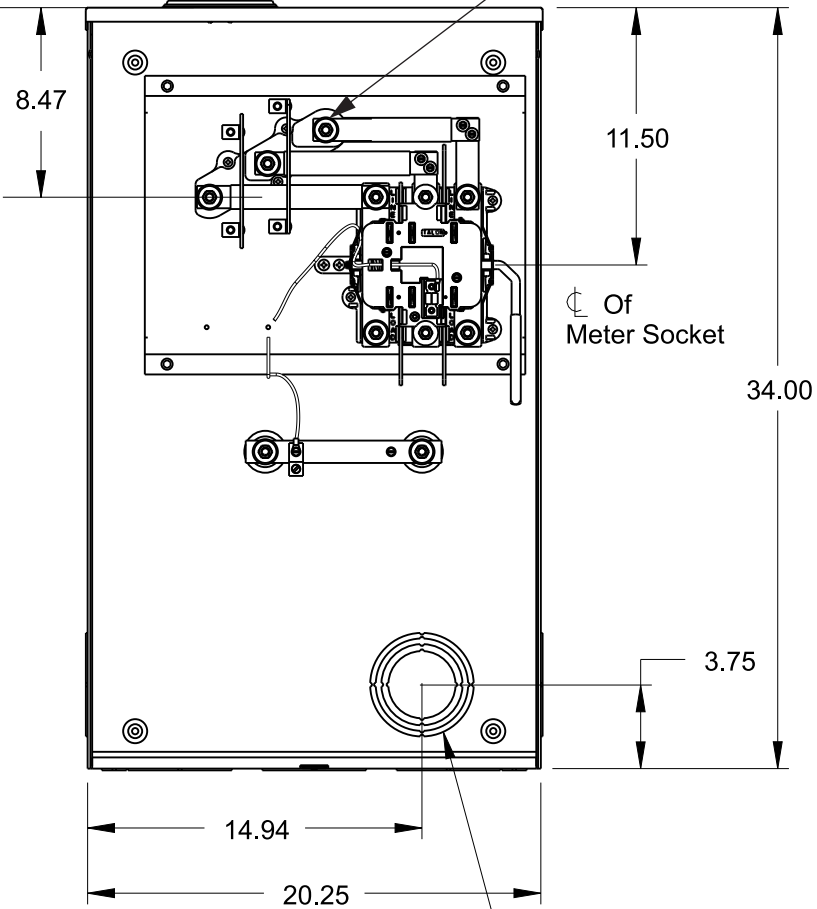

Catalog Number: 47407-02FL

Features and Ratings

- Ringless Type Meter Socket
- 320A Continuous, 400A Max.
- Outdoor Enclosure (NEMA Type 3R)
- Painted G90 Steel
- 3 Phase, 4 Wire, 600V AC
- 7 Jaw
- HQ Clamp Jaw Lever Bypass Meter Socket
- For Underground Service Only
- HD Hub Opening With Coverplate Installed
- Stainless Steel Latch and Hasp
- One ground Lug

Torque 250 Lb-Ins

Accessories

- Meter Opening Cover Plate
Cat No: H39968
- HD HUB KITS
Cat No: H56856-2 (3.00")
Cat No: H56857-2 (3.50")
Cat No: H56858-2 (4.00")
- HD HUB KITS
Cat No: EC56856 (3.00")
Cat No: EC56857 (3.50")
Cat No: EC56858 (4.00")
- HUB COVER PLATE
Cat No: H56933-1

Lugs, Wire Sizes and Torques

LOCATION	PART NO.	HEX DRIVE SIZE	LUG SIZE	TORQUE
LINE	56732-2	9/16	#4-350 kcmil	275 LB-IN
LOAD	56732-2	9/16	#4-350 kcmil	275 LB-IN
NEUTRAL	56732-2	9/16	#4-350 kcmil	275 LB-IN
GROUND	67554A	7/16	#14-2/0	50 LB-IN

TALON
Meter Socket

Description:
320A Cont, 7 Jaw, HQ7SSW, 600VAC, Painted G90 Steel