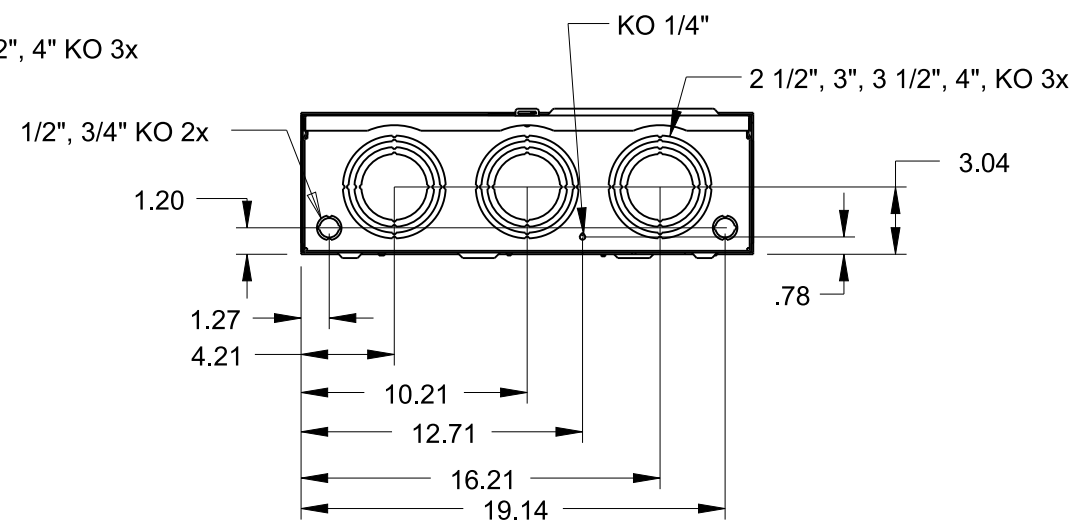

Catalog Number: 47407-02FL

Features and Ratings

- Ringless Type Meter Socket
- 320A Continuous, 400A Max.
- Outdoor Enclosure (NEMA Type 3R)
- Painted G90 Steel
- 3 Phase, 4 Wire, 600V AC
- 7 Jaw
- HQ Clamp Jaw Lever Bypass Meter Socket
- For Underground Service Only
- HD Hub Opening With Coverplate Installed
- Stainless Steel Latch and Hasp
- One ground Lug

Torque 250 Lb-Ins

Accessories

- Meter Opening Cover Plate
Cat No: H39968
- HD HUB KITS
Cat No: H56856-2 (3.00")
Cat No: H56857-2 (3.50")
Cat No: H56858-2 (4.00")
- HD HUB KITS
Cat No: EC56856 (3.00")
Cat No: EC56857 (3.50")
Cat No: EC56858 (4.00")
- HUB COVER PLATE
Cat No: H56933-1

Lugs, Wire Sizes and Torques

LOCATION	PART NO.	HEX DRIVE SIZE	LUG SIZE	TORQUE
LINE	56732-2	9/16	#4-350 kcmil	275 LB-IN
LOAD	56732-2	9/16	#4-350 kcmil	275 LB-IN
NEUTRAL	56732-2	9/16	#4-350 kcmil	275 LB-IN
GROUND	67554A	7/16	#14-2/0	50 LB-IN

TALON
Meter Socket

Description:
320A Cont, 7 Jaw, HQ7SSW, 600VAC, Painted G90 Steel