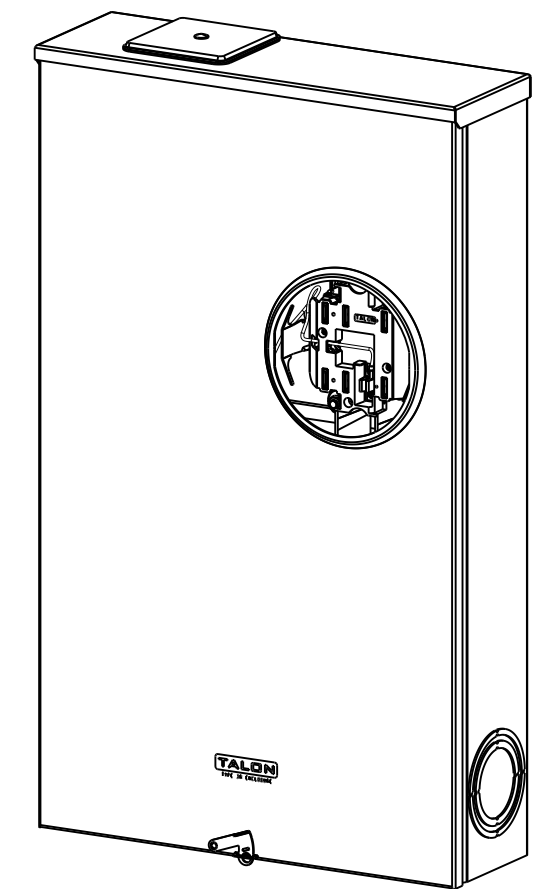

Catalog Number: 47407-02FL

Features and Ratings

- Ringless Type Meter Socket
- 320A Continuous, 400A Max.
- Outdoor Enclosure (NEMA Type 3R)
- Painted G90 Steel
- 3 Phase, 4 Wire, 600V AC
- 7 Jaw
- HQ Clamp Jaw Lever Bypass Meter Socket
- For Underground Service Only
- HD Hub Opening With Coverplate Installed
- Stainless Steel Latch and Hasp
- One ground Lug

Torque 250 Lb-Ins

Accessories

- Meter Opening Cover Plate
Cat No: H39968
- HD HUB KITS
Cat No: H56856-2 (3.00")
Cat No: H56857-2 (3.50")
Cat No: H56858-2 (4.00")
- HD HUB KITS
Cat No: EC56856 (3.00")
Cat No: EC56857 (3.50")
Cat No: EC56858 (4.00")
- HUB COVER PLATE
Cat No: H56933-1

Lugs, Wire Sizes and Torques

LOCATION	PART NO.	HEX DRIVE SIZE	LUG SIZE	TORQUE
LINE	56732-2	9/16	#4-350 kcmil	275 LB-IN
LOAD	56732-2	9/16	#4-350 kcmil	275 LB-IN
NEUTRAL	56732-2	9/16	#4-350 kcmil	275 LB-IN
GROUND	67554A	7/16	#14-2/0	50 LB-IN

TALON
Meter Socket

Description:
320A Cont, 7 Jaw, HQ7SSW, 600VAC, Painted G90 Steel