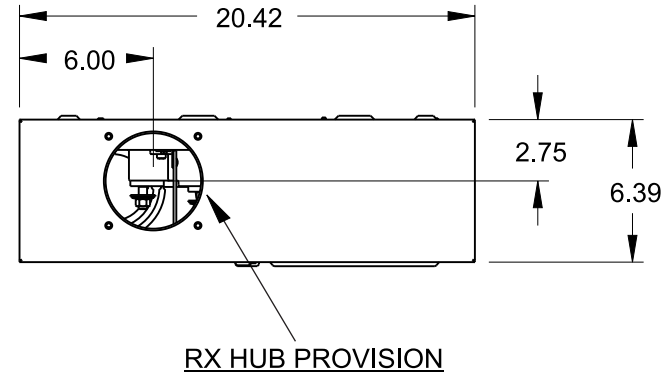

Catalog Number: 47407-02FL

Features and Ratings

- Ringless Type Meter Socket
- 320A Continuous, 400A Max.
- Outdoor Enclosure (NEMA Type 3R)
- Painted G90 Steel
- 3 Phase, 4 Wire, 600V AC
- 7 Jaw
- HQ Clamp Jaw Lever Bypass Meter Socket
- For Underground Service Only
- HD Hub Opening With Coverplate Installed
- Stainless Steel Latch and Hasp
- One ground Lug

Torque 250 Lb-Ins

Accessories

- Meter Opening Cover Plate
Cat No: H39968
- HD HUB KITS
Cat No: H56856-2 (3.00")
Cat No: H56857-2 (3.50")
Cat No: H56858-2 (4.00")
- HD HUB KITS
Cat No: EC56856 (3.00")
Cat No: EC56857 (3.50")
Cat No: EC56858 (4.00")
- HUB COVER PLATE
Cat No: H56933-1

Lugs, Wire Sizes and Torques

LOCATION	PART NO.	HEX DRIVE SIZE	LUG SIZE	TORQUE
LINE	56732-2	9/16	#4-350 kcmil	275 LB-IN
LOAD	56732-2	9/16	#4-350 kcmil	275 LB-IN
NEUTRAL	56732-2	9/16	#4-350 kcmil	275 LB-IN
GROUND	67554A	7/16	#14-2/0	50 LB-IN

TALON
Meter Socket

Description:
320A Cont, 7 Jaw, HQ7SSW, 600VAC, Painted G90 Steel