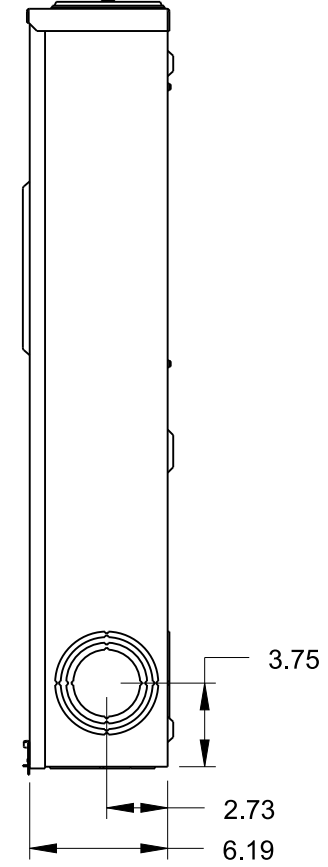

Catalog Number: 47407-02FL

Features and Ratings

- Ringless Type Meter Socket
- 320A Continuous, 400A Max.
- Outdoor Enclosure (NEMA Type 3R)
- Painted G90 Steel
- 3 Phase, 4 Wire, 600V AC
- 7 Jaw
- HQ Clamp Jaw Lever Bypass Meter Socket
- For Underground Service Only
- HD Hub Opening With Coverplate Installed
- Stainless Steel Latch and Hasp
- One ground Lug

Torque 250 Lb-Ins

Accessories

- Meter Opening Cover Plate
Cat No: H39968
- HD HUB KITS
Cat No: H56856-2 (3.00")
Cat No: H56857-2 (3.50")
Cat No: H56858-2 (4.00")
- HD HUB KITS
Cat No: EC56856 (3.00")
Cat No: EC56857 (3.50")
Cat No: EC56858 (4.00")
- HUB COVER PLATE
Cat No: H56933-1

Lugs, Wire Sizes and Torques

LOCATION	PART NO.	HEX DRIVE SIZE	LUG SIZE	TORQUE
LINE	56732-2	9/16	#4-350 kcmil	275 LB-IN
LOAD	56732-2	9/16	#4-350 kcmil	275 LB-IN
NEUTRAL	56732-2	9/16	#4-350 kcmil	275 LB-IN
GROUND	67554A	7/16	#14-2/0	50 LB-IN

TALON
Meter Socket

Description:
320A Cont, 7 Jaw, HQ7SSW, 600VAC, Painted G90 Steel