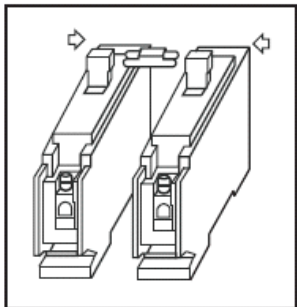

CATALOG NUMBER

ECQTH3

electricCenter
ACCESSORIES

Handle Tie Device

Same As:

- QTH3 ■ BX100HTU
- BX100HT

Package contains 50 devices.

40783643470642

INSTALLATION INSTRUCTIONS

⚠ DANGER

Hazardous Voltage.
Will cause death,
serious injury or substantial
property damage.

Turn off power supplying this
equipment before working inside.

⚠ SAFETY INSTRUCTIONS

Note: This instruction outlines the recommended installation procedure.