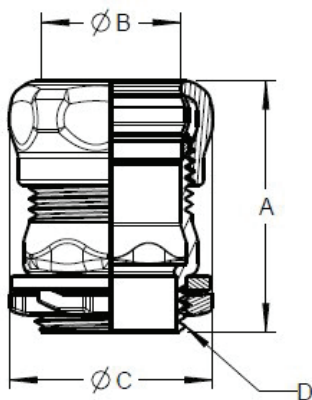

Compression fittings for attachment of EMT conduits to electrical enclosures. Commercial and residential applications.

**Certifications / Standards**

---

**Conformance:**

- UL File No. E-16592: ½" - 4"
- CSA File No. LR-12798: ½" - 4"
- Approved for concrete tight applications

---

**Connection type:**

- Compression

**Product selection (inches)**

Part No.	Conduit size	A	B	C	D Thread	
<b>Non-Insulated</b>	<b>Insulated</b>					
TC-111A	TC-711A	½	1.60	0.72	1.02	½-14 npsm
TC-112A	TC-712A	¾	1.85	0.94	1.25	¾-14 npsm
TC-113A	TC-713A	1	1.90	1.18	1.51	1-11.5 npsm
TC-114A	TC-714A	1¼	2.36	1.52	1.87	1¼ - 11.5 npsm
TC-115A	TC-715A	1½	2.41	1.76	2.10	1½ - 11.5 npsm
TC-116A	TC-716A	2	2.67	2.21	2.61	2-11.5 npsm
TC-117A	TC-717A	2½	3.56	2.90	3.38	2½ - 8 npsm
TC-118A	TC-718A	3	3.66	3.53	4.01	3 - 8 npsm
TC-119A	TC-719A	3½	3.87	4.04	4.51	3½ - 8 npsm
TC-1110A	TC-7110A	4	3.87	4.54	5.02	4 - 8 npsm