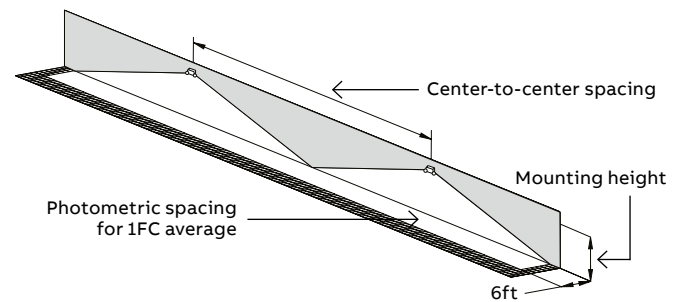

¹IK ratings refer to impact tests. IK10= Protected against 20 joules of impact (equivalent to 11lbs. of mass dropped from 16" high)

Spacing

Mounting type	Spacing at 9ft mounting	Lumens
Ceiling mount	62'	1300
Wall mount	53'	1200