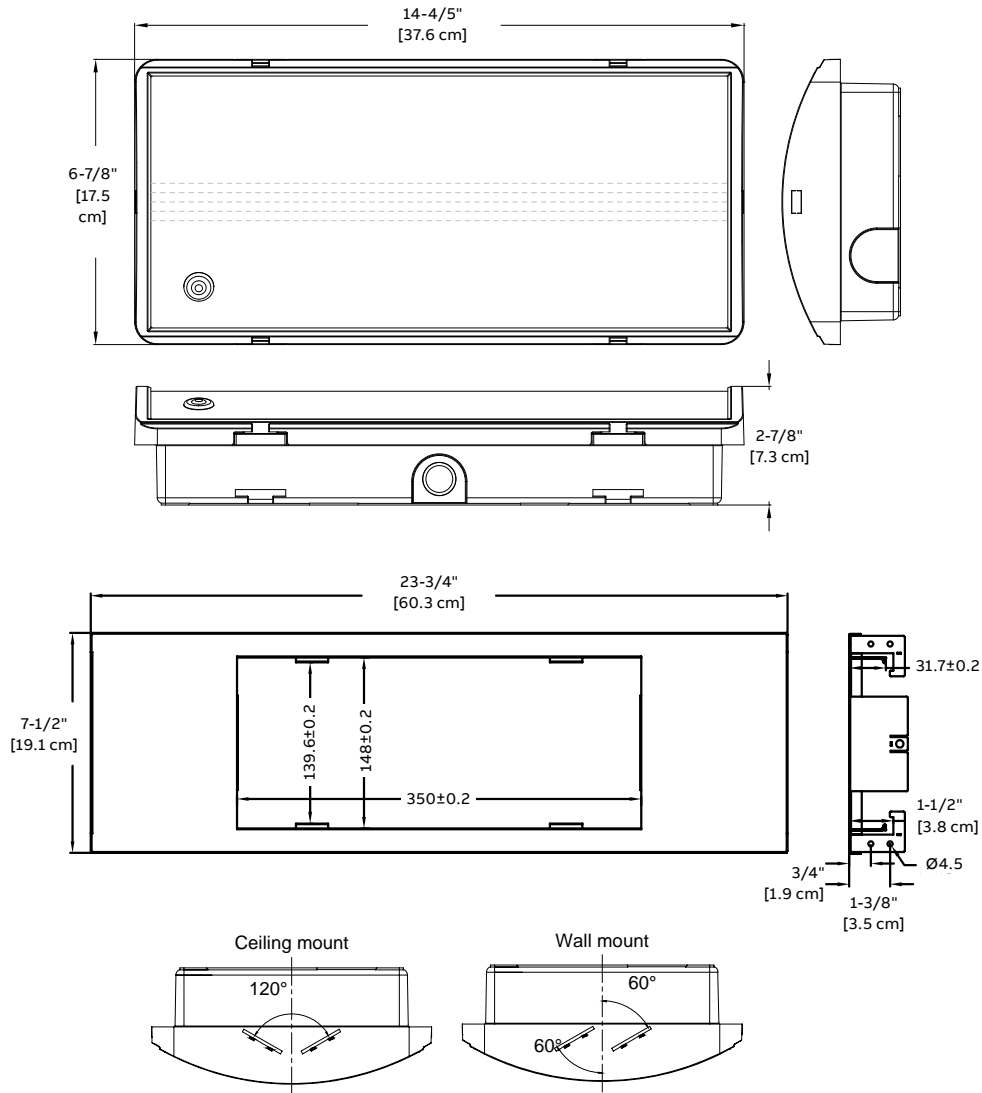

¹IK ratings refer to impact tests. IK10= Protected against 20 joules of impact (equivalent to 11lbs. of mass dropped from 16" high)

Spacing

Mounting type	Spacing at 9ft mounting	Lumens
Ceiling mount	62'	1300
Wall mount	53'	1200

Dimensions

Dimensions are approximate and subject to change.

Power consumption

	Voltage	Wattage
AC	120-277VAC	14 watts
DC	12-24VDC	13 watts

Accessories (order as a separate item)

Description	Suffix
Semi recessed mounting bracket	KIT-SR-E