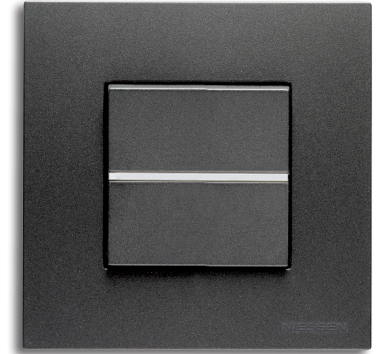

Anthracite