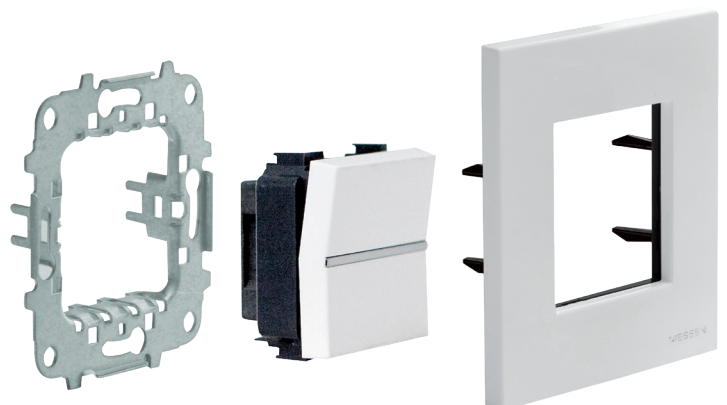

The frame finishes of Niessen's Zenit series are available with two effects: solid or floating, ensuring perfect integration into multiple spaces and decorative plans.

The noble materials provide solidity, the glass lightness and modernity, and, between them, two piano keys joined on a central trim that completes the aesthetic solution for any project.

Simplifying installation

With Zenit, you can enjoy the technical advances that streamline installation work. Because of this, Zenit is a classic valued by lovers of decoration and installers alike.

This system offers time savings of 40% during installation due to its front mounting, increased space in the box, convenient pushers, and automatic connection system.