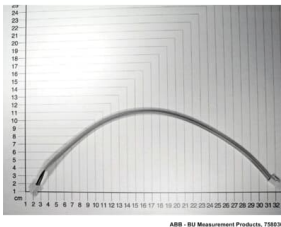

 PRODUCT-DETAILS

758030

Connection cable 24 V (long)

General Information

Product ID	758030
ABB Type Designation	-
Catalog Description	Connection cable 24 V (long)

Additional Information

ABB Type Designation	-
Core Credit	0.00
Country of Origin	Romania (RO) United States (US)
Customs Tariff Number	85444290
Frame Size	Spare_Parts
Gross Weight	0.08 kg
Invoice Description	Connection cable 24 V (long)
Made To Order	No
Minimum Order Quantity	1 piece
Order Multiple	1 piece
Package Level 1 Gross	0.08 kg