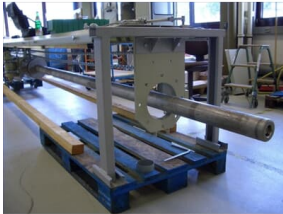

PRODUCT-DETAILS

730670

Probe tube type H length 3000 mm

ABB Automation GmbH 730670

General Information

Product ID	730670
ABB Type Designation	-
Catalog Description	Probe tube type H length 3000 mm

Additional Information

ABB Type Designation	-
Consumption Information	recommended part
Country of Origin	Germany (DE) United States (US)
Customs Tariff Number	84198998
Frame Size	Spare_Parts
Gross Weight	64 kg
Invoice Description	Probe tube type H length 3000 mm
Made To Order	No
Minimum Order Quantity	1 piece
Order Multiple	1 piece