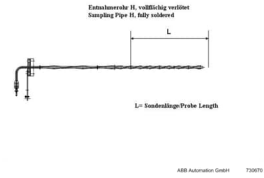

Measurement and Analytics → Analytical Measurement → Continuous Gas Analyzers → Continuous Gas Analyzers Sample Handling → Modular Gas Probe System → Probe H

ABB Automation GmbH 730670

ABB - RO Measurement Products, 730670