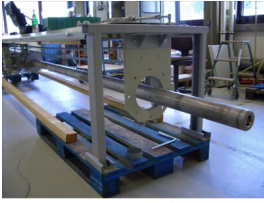

Measurement and Analytics → Analytical Measurement → Continuous Gas Analyzers → Continuous Gas Analyzers Sample Handling → Modular Gas Probe System → Probe H

ABB Automation GmbH 730670

ABB - RO Measurement Products, 730670