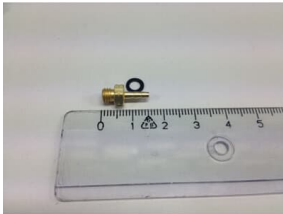

## Pneumatic nipple 11752-2-M5

---

**General Information**

Product ID	4L90100127
ABB Type Designation	-
Catalog Description	Pneumatic nipple 11752-2-M5

---

**Additional Information**

ABB Type Designation	-
Country of Origin	Italy (IT)
Customs Tariff Number	90249000
Frame Size	Undefined
Gross Volume	0 m <sup>3</sup>
Gross Weight	0.001 kg
Invoice Description	Pneumatic nipple 11752-2-M5
Made To Order	No
Minimum Order Quantity	1 piece
Order Multiple	1 piece
Package Level 1 Gross Weight	0.001 kg

Part Type	New
Product Name	-
Product Net Depth / Length	0 mm
Product Net Height	0 mm
Product Net Weight	0.001 kg
Product Net Width	0 mm
Product Type	Undefined
Quote Only	No
Selling Unit of Measure	piece
Stocked At (Warehouses)	Wickliffe, Ohio, United States Vasteras, Sweden
WEEE Category	Product Not in WEEE Scope