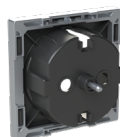

EC000011 - Control element/cover plate for domestic switching devices

UNSPSC

39121704

WEEE Category

Product Not in WEEE Scope

Categories

Low Voltage Products and Systems → Wiring Accessories - Light Switch Ranges → Cover Plates and Control Elements → Socket Outlets