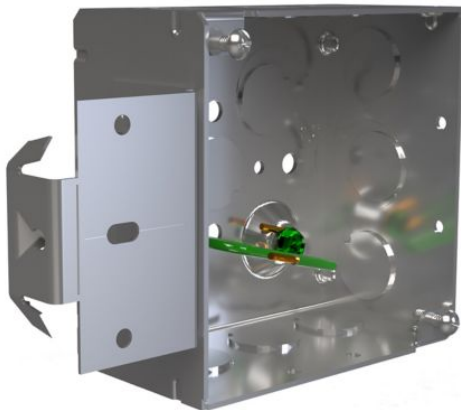

Eaton TP4MSBRED

Catalog Number: TP4MSBRED

Eaton Crouse-Hinds series square outlet box, (2) 1/2", (2) 3/4" bottom KOs, 4" box, MSB bracket, Red, Welded, 2-1/8" depth, (4) 1/2", (2) 1/2" + 3/4" EKO end, Steel, (2) 1/2", (1) 1/2" + 3/4" EKO side, 30.3 cubic inch capacity

General specifications

| | |
|---|----------------|
| Product Name | Catalog Number |
| Eaton Crouse-Hinds series square outlet box | TP4MSBRED |
| | UPC |
| | 662279176123 |
| Product Length/Depth | Product Height |
| 2.13 in | 4 in |
| Product Width | Product Weight |
| 5.9 in | 0.98 lb |

Capacity

30.3 cubic inch capacity

Depth

2-1/8"

Conduit/cable

Conduit (no clamps)

Bracket style

MSB