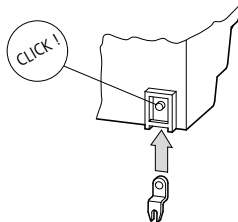

ZB4-101-GF1

Fixing clip

Mounting

on mounting plate

PS4, LE4, EM4

- ① Fixing clip
- ② Screw fixing on mounting plate
M4 = ϕ 4 mm
#8 = ϕ 0.16"

Mounting

on mounting plate

easy..., XC-152, EC4P, EC4E

- ① Fixing clip
- ② Screw fixing on mounting plate
M4 = ø 4 mm
#8 = ø 0.16"

08/21 IL05009005Z