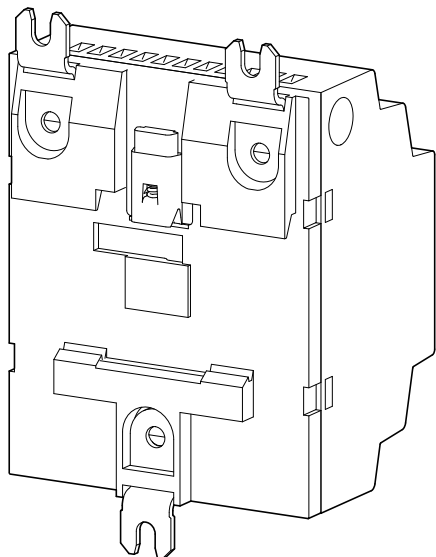

ZB4-101-GF1

Fixing clip

Mounting

on mounting plate

PS4, LE4, EM4

- ① Fixing clip
- ② Screw fixing on mounting plate
M4 = ϕ 4 mm
#8 = ϕ 0.16"

Mounting

on mounting plate

easy..., XC-152, EC4P, EC4E

- ① Fixing clip
- ② Screw fixing on mounting plate
M4 = ø 4 mm
#8 = ø 0.16"

08/21 IL05009005Z