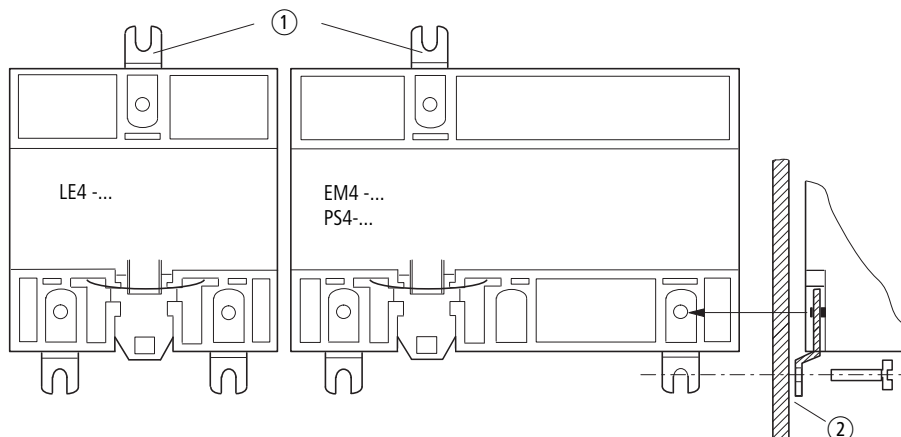

ZB4-101-GF1

Fixing clip

Mounting

on mounting plate

PS4, LE4, EM4

- ① Fixing clip
- ② Screw fixing on mounting plate
M4 = ϕ 4 mm
#8 = ϕ 0.16"

Mounting

on mounting plate

easy..., XC-152, EC4P, EC4E

- ① Fixing clip
- ② Screw fixing on mounting plate
M4 = ø 4 mm
#8 = ø 0.16"

08/21 IL05009005Z