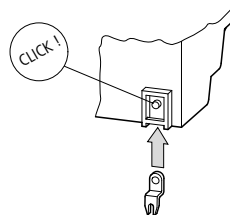

ZB4-101-GF1

Fixing clip

Mounting

on mounting plate

PS4, LE4, EM4

- ① Fixing clip
- ② Screw fixing on mounting plate
M4 = ϕ 4 mm
#8 = ϕ 0.16"

Mounting

on mounting plate

easy..., XC-152, EC4P, EC4E

- ① Fixing clip
- ② Screw fixing on mounting plate
M4 = ø 4 mm
#8 = ø 0.16"

08/21 IL05009005Z